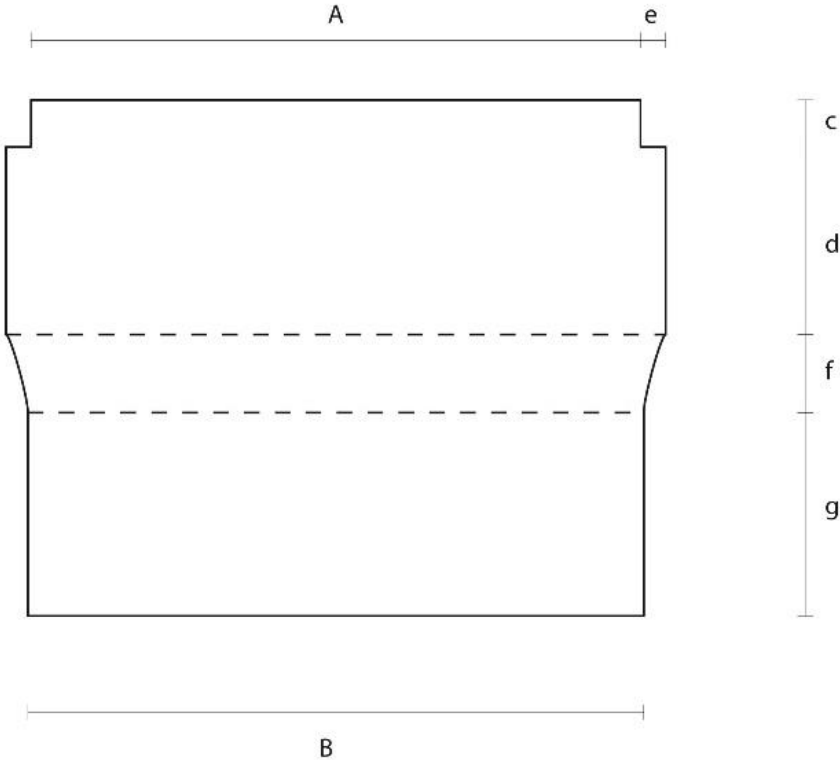

[www.chimneychoice.ie](http://www.chimneychoice.ie)

**6m 125mm 316/316 Flue Kit with Pot Hanging Cowl**  
**9m 125mm 316/316 Flue Kit with Pot Hanging Cowl**

Manchette - diagram

Manchette - measurements

Scale	A	B	c	d	e	f	g
5"	120	122	15	60	8	25	65

[www.chimneychoice.ie](http://www.chimneychoice.ie)

Twin Wall Flexi Liner - diagram

Twin Wall Flexi Liner - measurements

A - Inner Diameter (mm)	B - Outer Diameter (mm)	c (meters)
125	131	6 or 9

All information and images are owned and copyrighted by SHL Distributors Ltd. This PDF is not to be reproduced in any format or stored on any device unless for personal use.

www.chimneychoice.ie

Pot Hanging Cowl - diagram

Pot Hanging Cowl - measurements

Scale	Description	125mm
A	Cap $\varnothing$	330
B	Flue $\varnothing$	125
c	Cap Height	52
d	Flue Height	220
e	Mesh Height	150
f	Mesh Gap	27
g	Collar Width	100
h	Leg Length	185
i	Inner Leg Length	130
j	Strap Length	1100 & 650
k	Height of Base	35