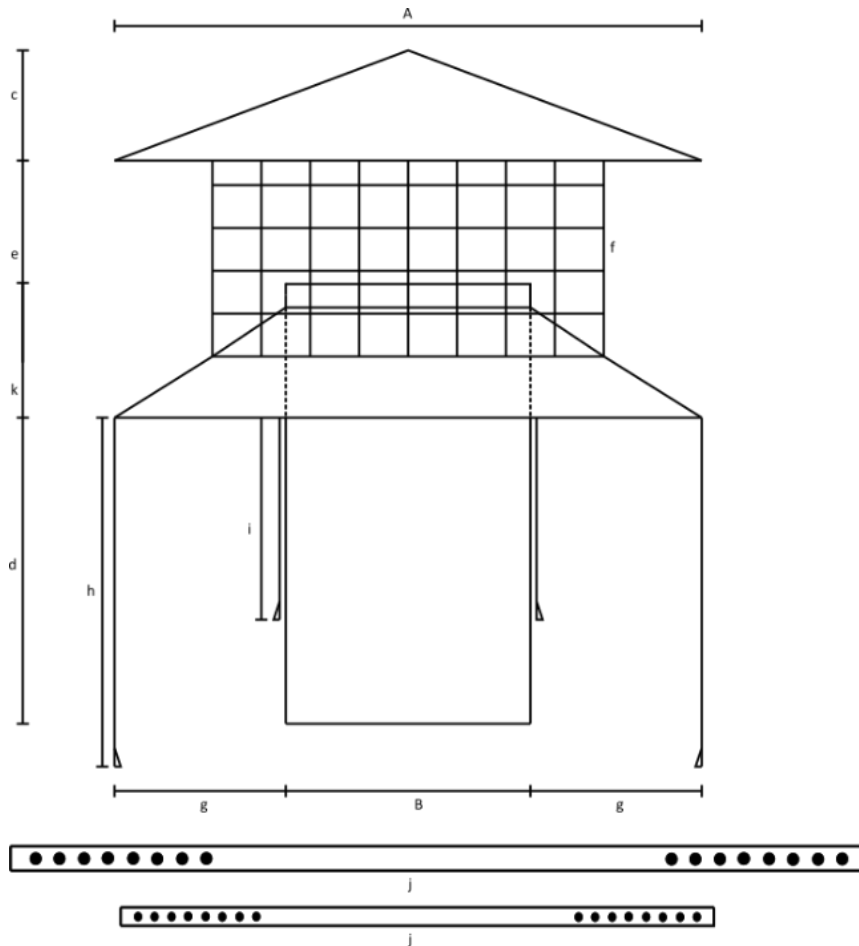

[www.chimneychoice.ie](http://www.chimneychoice.ie)

**6m 125mm 316/316 Flue Kit with Pot Hanging Cowl**  
**9m 125mm 316/316 Flue Kit with Pot Hanging Cowl**

Manchette - diagram

Manchette - measurements

Scale	A	B	c	d	e	f	g
5"	120	122	15	60	8	25	65

[www.chimneychoice.ie](http://www.chimneychoice.ie)

Twin Wall Flexi Liner - diagram

Twin Wall Flexi Liner - measurements

A - Inner Diameter (mm)	B - Outer Diameter (mm)	c (meters)
125	131	6 or 9

All information and images are owned and copyrighted by SHL Distributors Ltd. This PDF is not to be reproduced in any format or stored on any device unless for personal use.

www.chimneychoice.ie

Pot Hanging Cowl - diagram

Pot Hanging Cowl - measurements

Scale	Description	125mm
A	Cap $\varnothing$	330
B	Flue $\varnothing$	125
c	Cap Height	52
d	Flue Height	220
e	Mesh Height	150
f	Mesh Gap	27
g	Collar Width	100
h	Leg Length	185
i	Inner Leg Length	130
j	Strap Length	1100 & 650
k	Height of Base	35