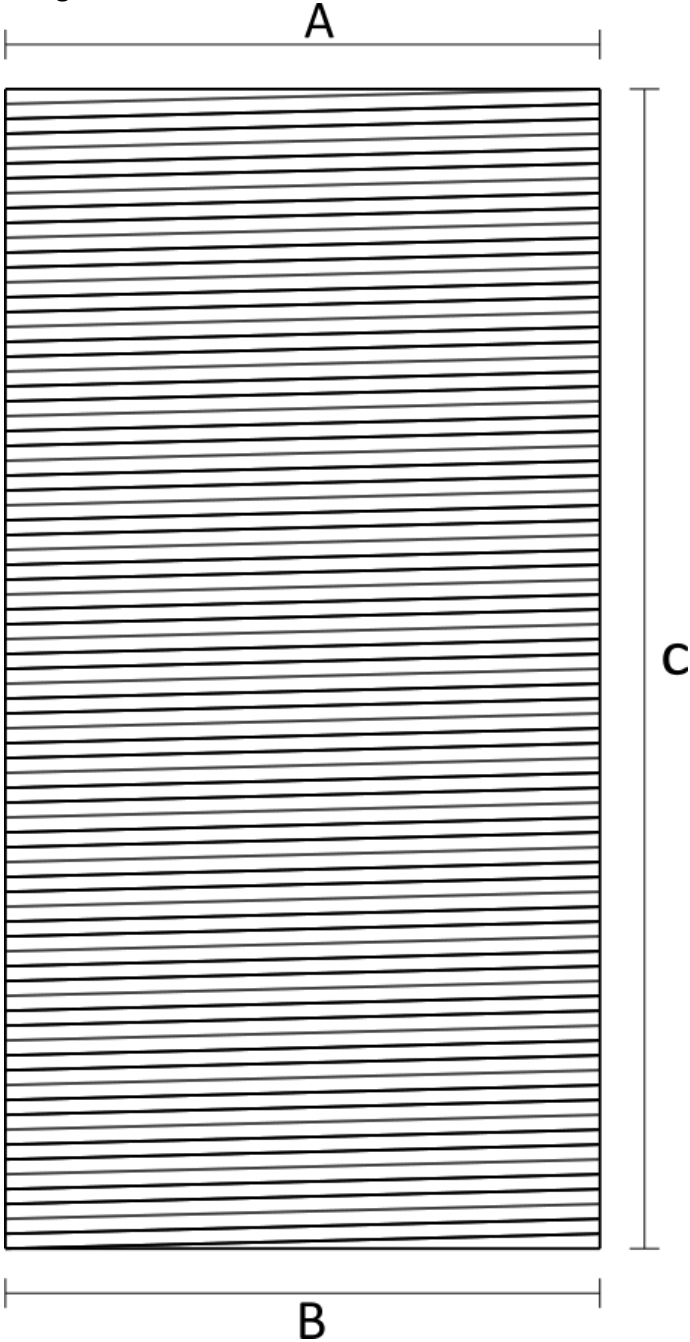

[www.chimneychoice.ie](http://www.chimneychoice.ie)

**6m 125mm 316/316 Flue Kit with Pot Hanging Cowl**  
**9m 125mm 316/316 Flue Kit with Pot Hanging Cowl**

Manchette - diagram

Manchette - measurements

Scale	A	B	c	d	e	f	g
5"	120	122	15	60	8	25	65

[www.chimneychoice.ie](http://www.chimneychoice.ie)

Twin Wall Flexi Liner - diagram

Twin Wall Flexi Liner - measurements

A - Inner Diameter (mm)	B - Outer Diameter (mm)	c (meters)
125	131	6 or 9

All information and images are owned and copyrighted by SHL Distributors Ltd. This PDF is not to be reproduced in any format or stored on any device unless for personal use.

www.chimneychoice.ie

Pot Hanging Cowl - diagram

Pot Hanging Cowl - measurements

Scale	Description	125mm
A	Cap $\varnothing$	330
B	Flue $\varnothing$	125
c	Cap Height	52
d	Flue Height	220
e	Mesh Height	150
f	Mesh Gap	27
g	Collar Width	100
h	Leg Length	185
i	Inner Leg Length	130
j	Strap Length	1100 & 650
k	Height of Base	35