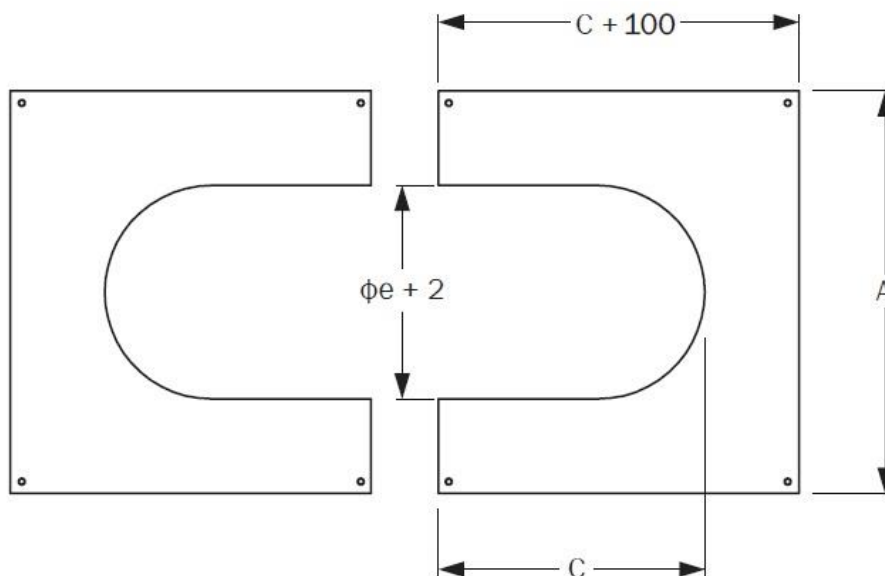

www.chimneychoice.ie

15° - 30° Rosette TWR

Inner Diameter (mm)	Outer Diameter ϕ_e (mm)	A (mm)	C (mm)
130	180	382	105
150	200	402	117

All information and images are owned and copyrighted by SHL Distributors Ltd. This PDF is not to be reproduced in any format or stored on any device unless for personal use.