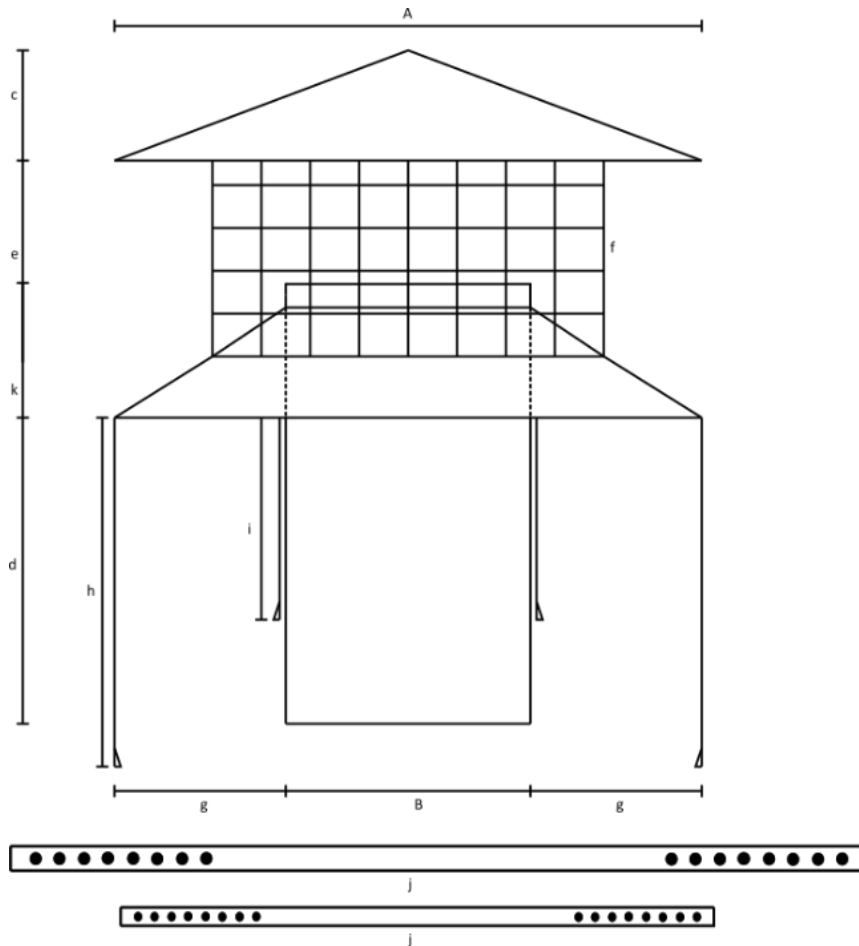

www.chimneychoice.ie

6m 150mm 316/316 Flue Kit with Pot Hanging Cowl
9m 150mm 316/316 Flue Kit with Pot Hanging Cowl

Manchette - diagram

Manchette - measurements

Scale	A	B	c	d	e	f	g
6"	145	147	15	60	8	25	65

www.chimneychoice.ie

Twin Wall Flexi Liner - diagram

Twin Wall Flexi Liner - measurements

A - Inner Diameter (mm)	B - Outer Diameter (mm)	c (meters)
150	156	6 or 9

All information and images are owned and copyrighted by SHL Distributors Ltd. This PDF is not to be reproduced in any format or stored on any device unless for personal use.

www.chimneychoice.ie

Pot Hanging Cowl - diagram

Pot Hanging Cowl - measurements

Scale	Description	150mm
A	Cap Ø	330
B	Flue Ø	150
c	Cap Height	52
d	Flue Height	220
e	Mesh Height	150
f	Mesh Gap	27
g	Collar Width	90
h	Leg Length	185
i	Inner Leg Length	130
j	Strap Length	1100 & 650
k	Height of Base	35