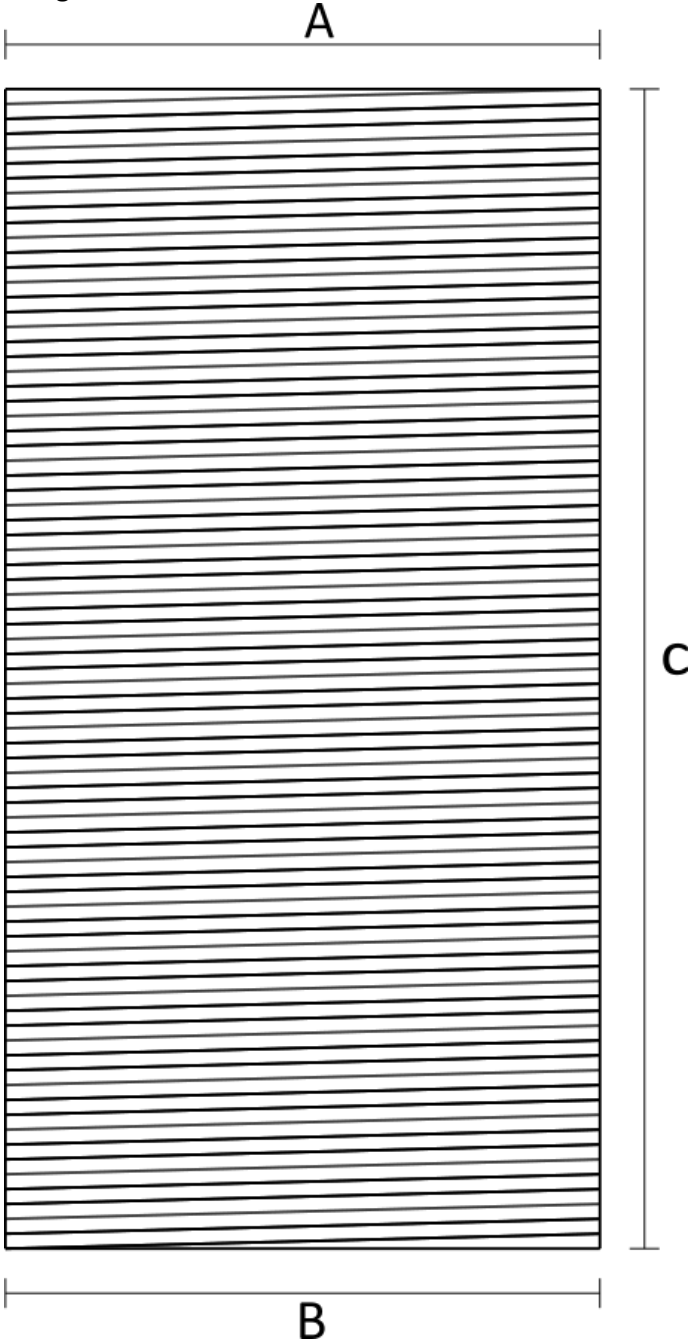

www.chimneychoice.ie

6m 150mm 316/316 Flue Kit with Pot Hanging Cowl
9m 150mm 316/316 Flue Kit with Pot Hanging Cowl

Manchette - diagram

Manchette - measurements

Scale	A	B	c	d	e	f	g
6"	145	147	15	60	8	25	65

www.chimneychoice.ie

Twin Wall Flexi Liner - diagram

Twin Wall Flexi Liner - measurements

A - Inner Diameter (mm)	B - Outer Diameter (mm)	c (meters)
150	156	6 or 9

All information and images are owned and copyrighted by SHL Distributors Ltd. This PDF is not to be reproduced in any format or stored on any device unless for personal use.

www.chimneychoice.ie

Pot Hanging Cowl - diagram

Pot Hanging Cowl - measurements

Scale	Description	150mm
A	Cap Ø	330
B	Flue Ø	150
c	Cap Height	52
d	Flue Height	220
e	Mesh Height	150
f	Mesh Gap	27
g	Collar Width	90
h	Leg Length	185
i	Inner Leg Length	130
j	Strap Length	1100 & 650
k	Height of Base	35