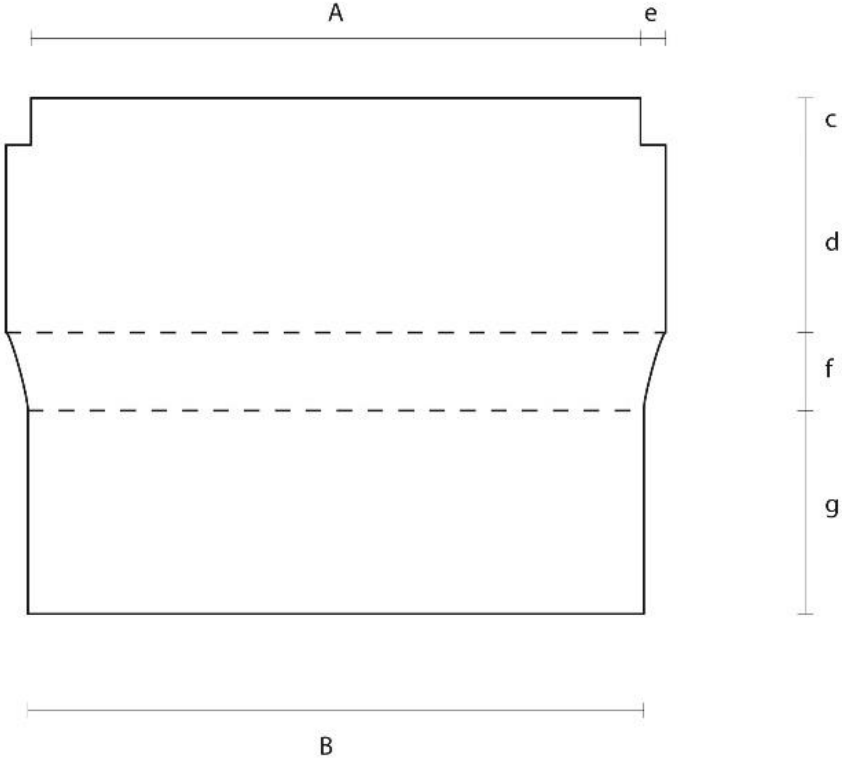

www.chimneychoice.ie

6m 150mm 316/316 Flue Kit with Pot Hanging Cowl
9m 150mm 316/316 Flue Kit with Pot Hanging Cowl

Manchette - diagram

Manchette - measurements

Scale	A	B	c	d	e	f	g
6"	145	147	15	60	8	25	65

www.chimneychoice.ie

Twin Wall Flexi Liner - diagram

Twin Wall Flexi Liner - measurements

A - Inner Diameter (mm)	B - Outer Diameter (mm)	c (meters)
150	156	6 or 9

All information and images are owned and copyrighted by SHL Distributors Ltd. This PDF is not to be reproduced in any format or stored on any device unless for personal use.

www.chimneychoice.ie

Pot Hanging Cowl - diagram

Pot Hanging Cowl - measurements

Scale	Description	150mm
A	Cap Ø	330
B	Flue Ø	150
c	Cap Height	52
d	Flue Height	220
e	Mesh Height	150
f	Mesh Gap	27
g	Collar Width	90
h	Leg Length	185
i	Inner Leg Length	130
j	Strap Length	1100 & 650
k	Height of Base	35