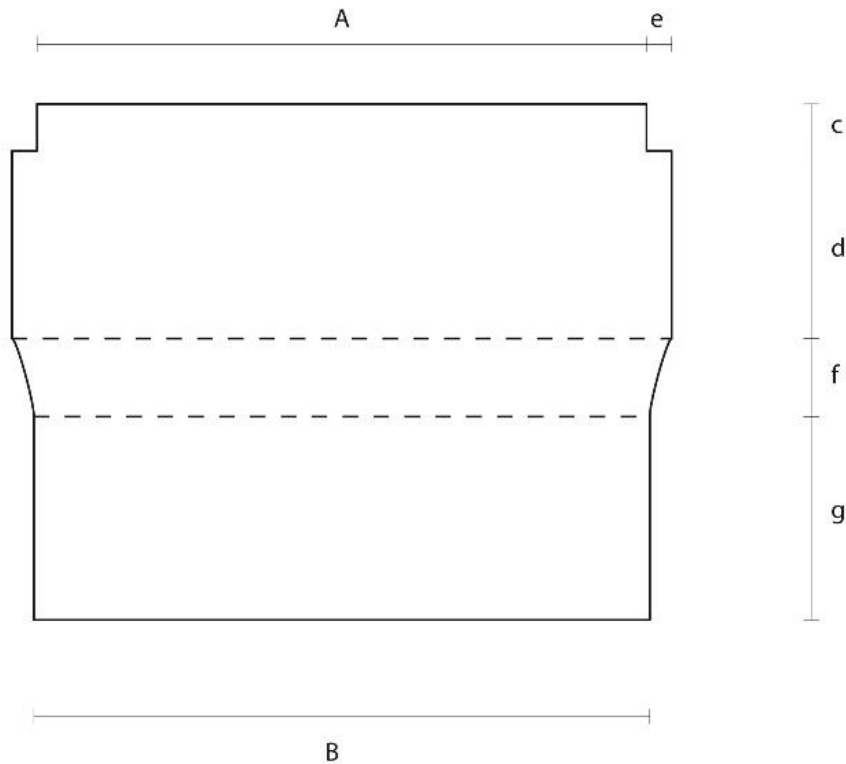

[www.chimneychoice.ie](http://www.chimneychoice.ie)

**6m 150mm 904/316 Flue Kit with Pot Hanging Cowl**  
**9m 150mm 904/316 Flue Kit with Pot Hanging Cowl**

**Manchette - diagram**

**Manchette - measurements**

Scale	A	B	c	d	e	f	g
6"	145	147	15	60	8	25	65

[www.chimneychoice.ie](http://www.chimneychoice.ie)

Twin Wall Flexi Liner - diagram

Twin Wall Flexi Liner - measurements

A - Inner Diameter (mm)	B - Outer Diameter (mm)	c (meters)
150	156	6 or 9

Pot Hanging Cowl - measurements

Scale	Description	150mm
A	Cap Ø	330
B	Flue Ø	150
c	Cap Height	52
d	Flue Height	220
e	Mesh Height	150
f	Mesh Gap	27
g	Collar Width	90
h	Leg Length	185
i	Inner Leg Length	130
j	Strap Length	1100 & 650
k	Height of Base	35