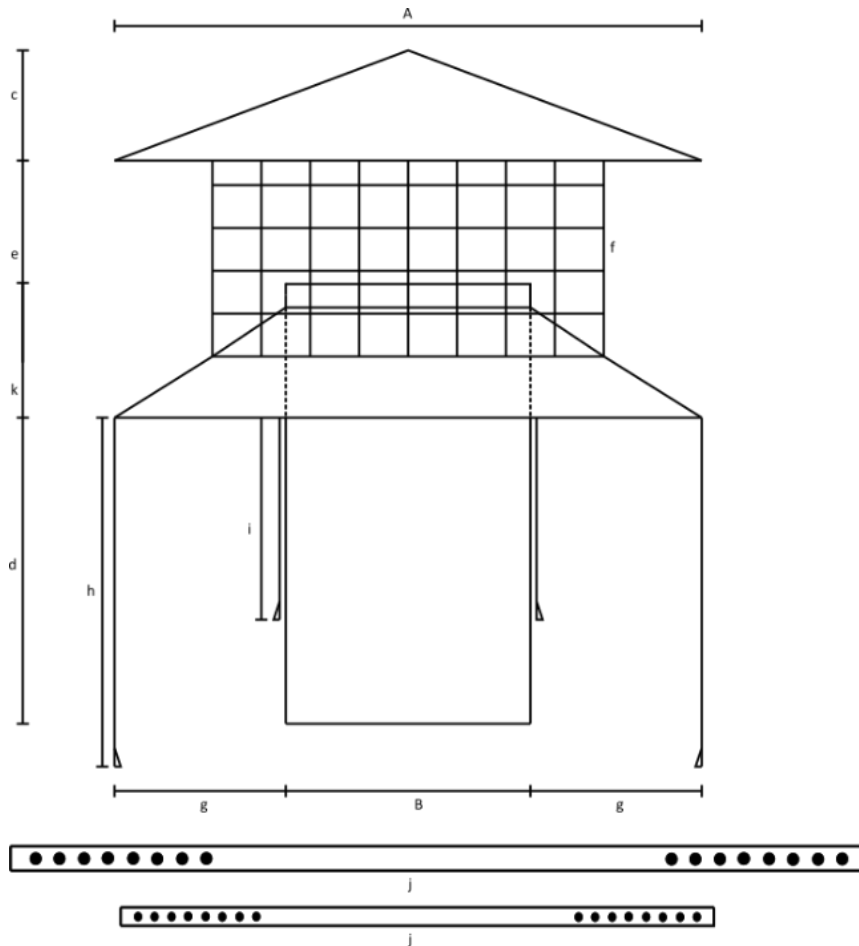

[www.chimneychoice.ie](http://www.chimneychoice.ie)

**6m 150mm 904/316 Flue Kit with Pot Hanging Cowl**  
**9m 150mm 904/316 Flue Kit with Pot Hanging Cowl**

**Manchette - diagram**

**Manchette - measurements**

Scale	A	B	c	d	e	f	g
6"	145	147	15	60	8	25	65

[www.chimneychoice.ie](http://www.chimneychoice.ie)

Twin Wall Flexi Liner - diagram

Twin Wall Flexi Liner - measurements

A - Inner Diameter (mm)	B - Outer Diameter (mm)	c (meters)
150	156	6 or 9

Pot Hanging Cowl - measurements

Scale	Description	150mm
A	Cap Ø	330
B	Flue Ø	150
c	Cap Height	52
d	Flue Height	220
e	Mesh Height	150
f	Mesh Gap	27
g	Collar Width	90
h	Leg Length	185
i	Inner Leg Length	130
j	Strap Length	1100 & 650
k	Height of Base	35