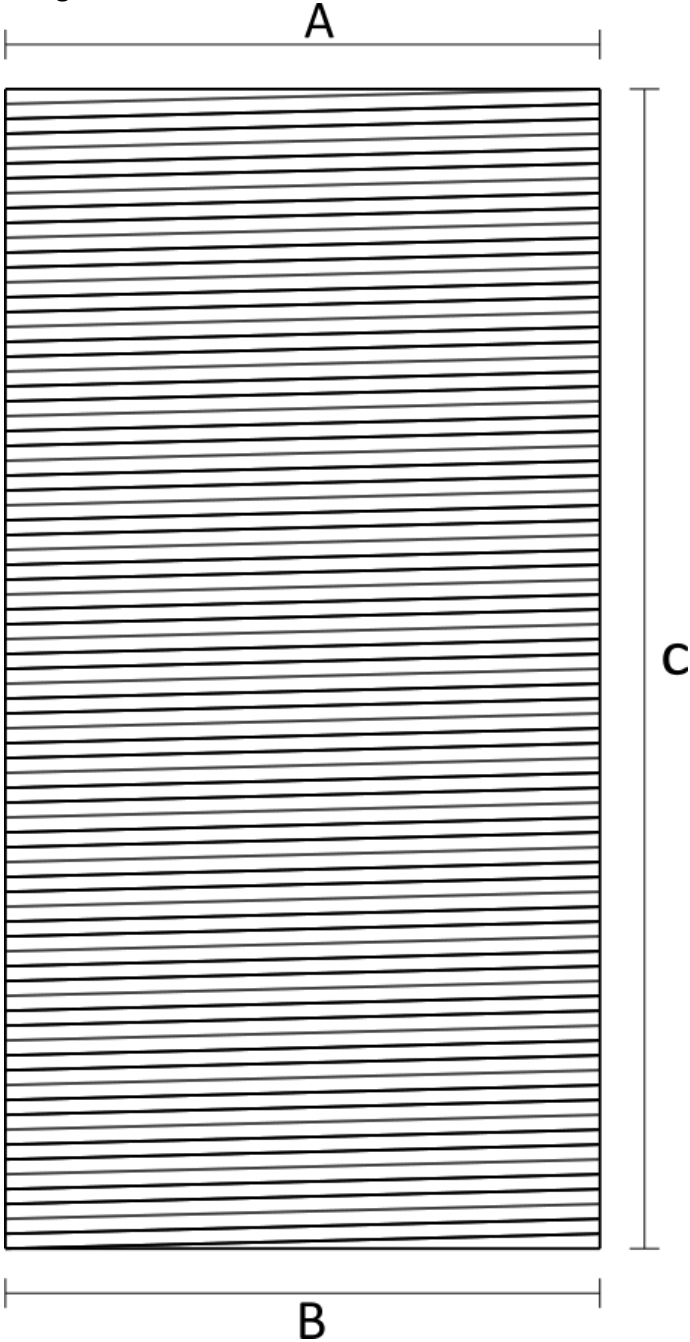

[www.chimneychoice.ie](http://www.chimneychoice.ie)

**6m 150mm 904/316 Flue Kit with Pot Hanging Cowl**  
**9m 150mm 904/316 Flue Kit with Pot Hanging Cowl**

**Manchette - diagram**

**Manchette - measurements**

Scale	A	B	c	d	e	f	g
6"	145	147	15	60	8	25	65

[www.chimneychoice.ie](http://www.chimneychoice.ie)

Twin Wall Flexi Liner - diagram

Twin Wall Flexi Liner - measurements

A - Inner Diameter (mm)	B - Outer Diameter (mm)	c (meters)
150	156	6 or 9

Pot Hanging Cowl - measurements

Scale	Description	150mm
A	Cap Ø	330
B	Flue Ø	150
c	Cap Height	52
d	Flue Height	220
e	Mesh Height	150
f	Mesh Gap	27
g	Collar Width	90
h	Leg Length	185
i	Inner Leg Length	130
j	Strap Length	1100 & 650
k	Height of Base	35