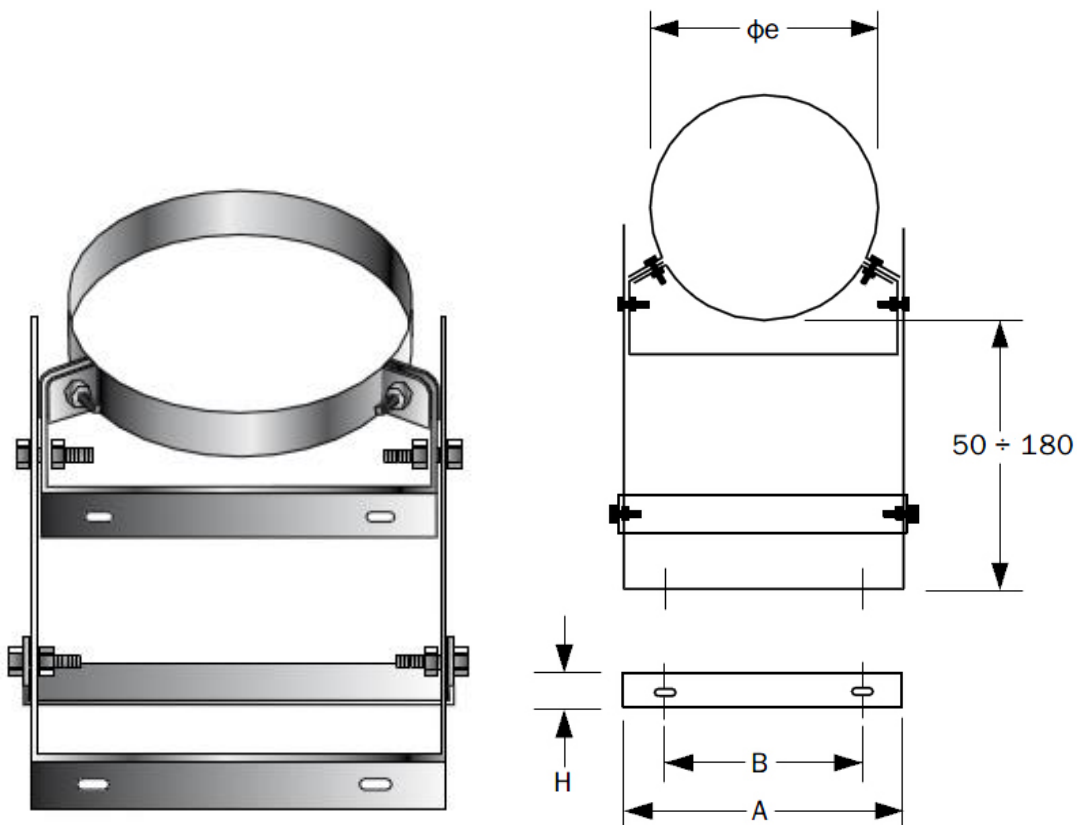

www.chimneychoice.ie

180mm Adjustable Wall Bracket TWR

Inner Diameter (mm)	Outer Diameter \varnothing_e (mm)	A (mm)	B (mm)	H (mm)
130	180	183	112	40
150	200	233	162	40

All information and images are owned and copyrighted by SHL Distributors Ltd. This PDF is not to be reproduced in any format or stored on any device unless for personal use.