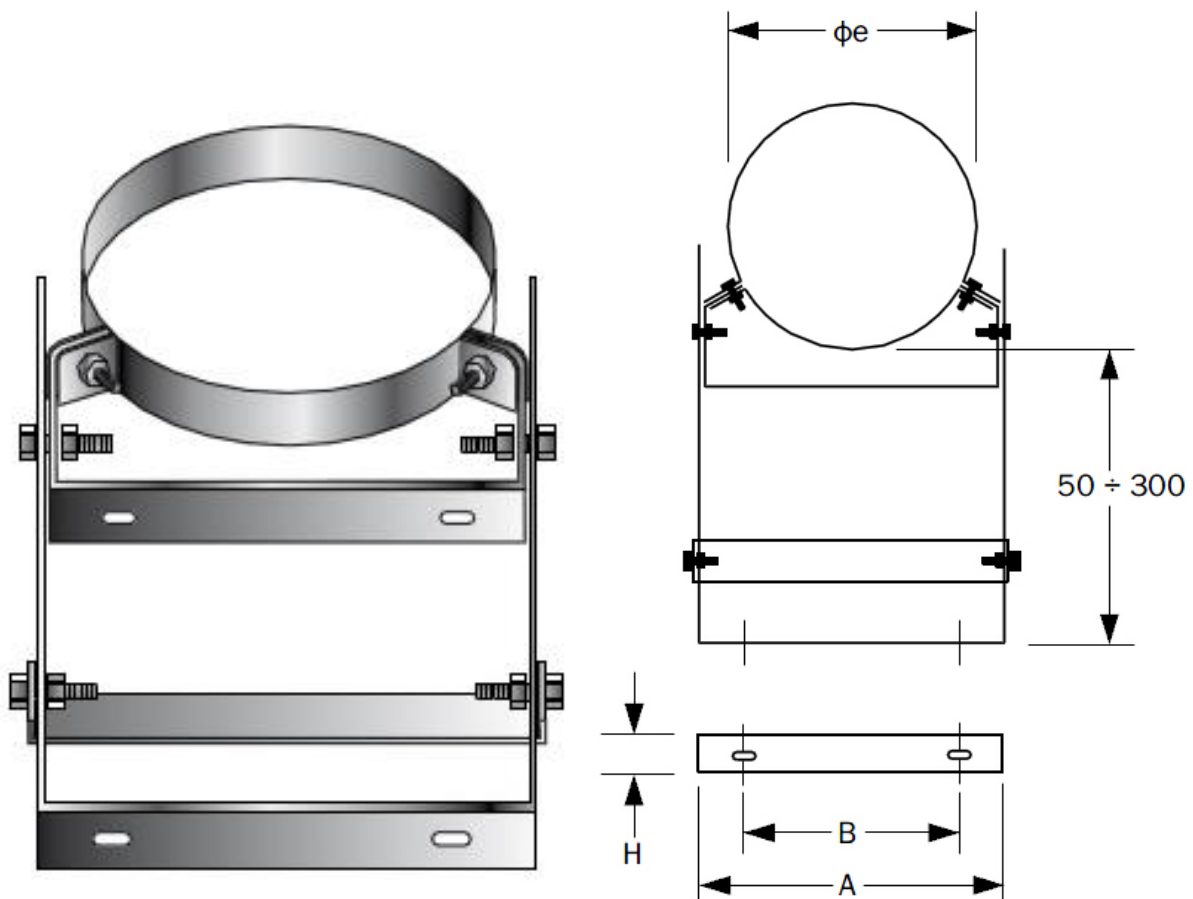

www.chimneychoice.ie

300mm Adjustable Wall Bracket TWR

Inner Diameter (mm)	Outer Diameter ϕ_e (mm)	A (mm)	B (mm)	H (mm)
130	180	183	112	40
150	200	233	162	40

All information and images are owned and copyrighted by SHL Distributors Ltd. This PDF is not to be reproduced in any format or stored on any device unless for personal use.