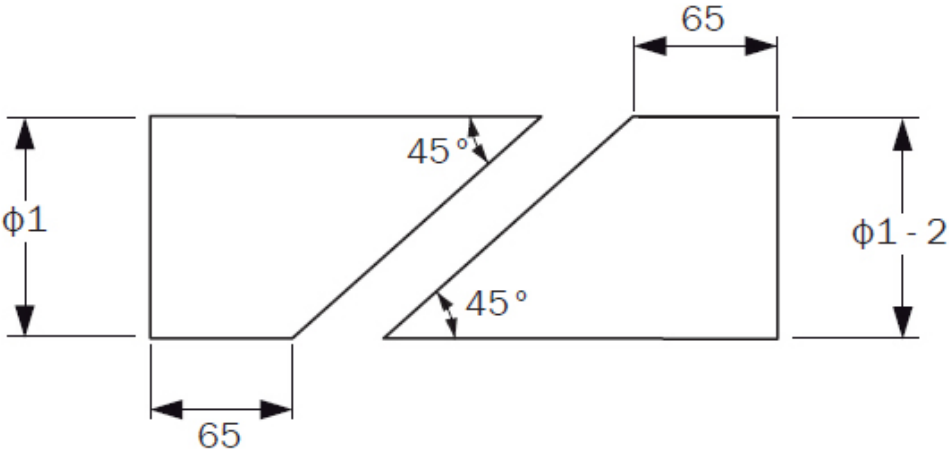

www.chimneychoice.ie

250mm - 300mm Adjustable Wall Sleeve TWR

Inner Diameter (mm)	Outer Diameter (mm)	Ø 1
130	180	200
150	200	220

All information and images are owned and copyrighted by SHL Distributors Ltd. This PDF is not to be reproduced in any format or stored on any device unless for personal use.