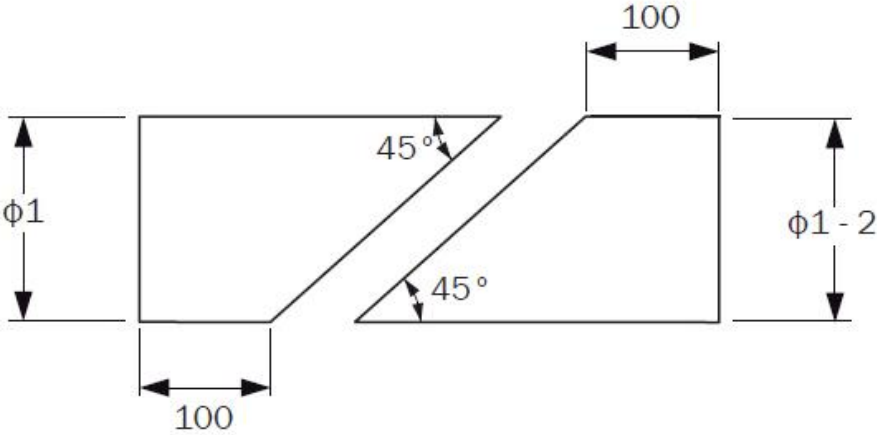

www.chimneychoice.ie

350mm - 450mm Adjustable Wall Sleeve TWR

Inner Diameter (mm)	Outer Diameter (mm)	Ø 1
130	180	200
150	200	220

All information and images are owned and copyrighted by SHL Distributors Ltd. This PDF is not to be reproduced in any format or stored on any device unless for personal use.