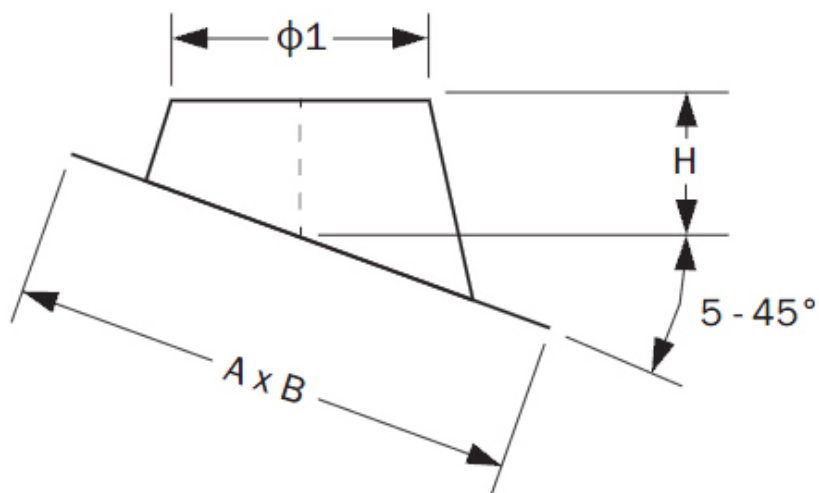

www.chimneychoice.ie

5° - 45° Lead Flashing TWR

Inner Diameter (mm)	Outer Diameter (mm)	$\phi 1$	H (mm)	A x B (mm)
130	180	200	212	750 x 750
150	200	220	216	750 x 750

All information and images are owned and copyrighted by SHL Distributors Ltd. This PDF is not to be reproduced in any format or stored on any device unless for personal use.