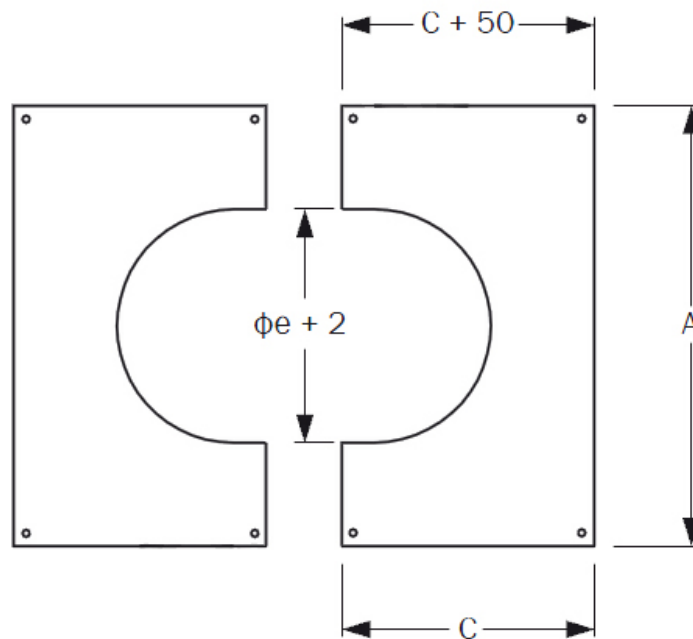

www.chimneychoice.ie

45° Rosette TWR

Inner Diameter (mm)	Outer Diameter ϕ_e (mm)	A (mm)	C (mm)
130	180	282	182
150	200	302	142

All information and images are owned and copyrighted by SHL Distributors Ltd. This PDF is not to be reproduced in any format or stored on any device unless for personal use.