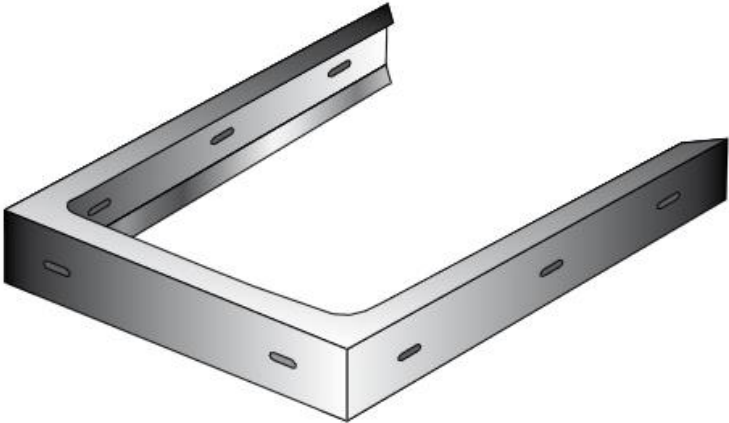

www.chimneychoice.ie

500mm Wall Bracket Extension TWR

Inner Diameter (mm)	Outer Diameter (mm)	A (mm)	B (mm)	L (mm)
130	180	190	105	500
150	200	210	120	500

All information and images are owned and copyrighted by SHL Distributors Ltd. This PDF is not to be reproduced in any format or stored on any device unless for personal use.