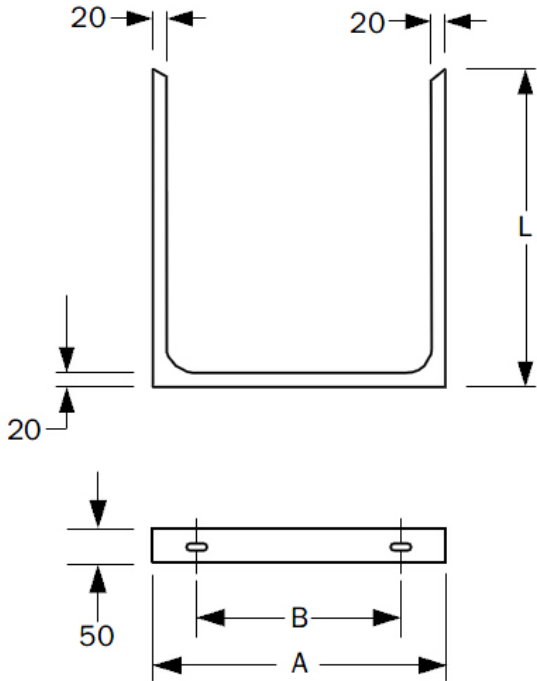

www.chimneychoice.ie

500mm Wall Bracket Extension TWR

Inner Diameter (mm)	Outer Diameter (mm)	A (mm)	B (mm)	L (mm)
130	180	190	105	500
150	200	210	120	500

All information and images are owned and copyrighted by SHL Distributors Ltd. This PDF is not to be reproduced in any format or stored on any device unless for personal use.