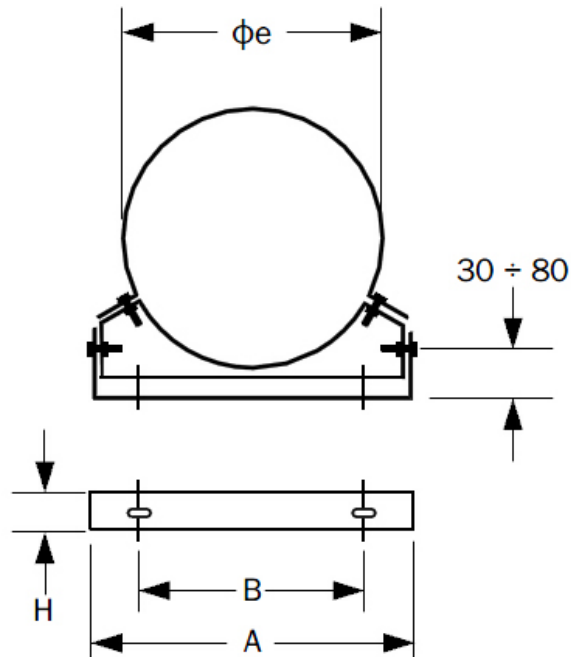

### 80mm Adjustable Wall Bracket TWR

Inner Diameter (mm)	Outer Diameter $\phi_e$ (mm)	A (mm)	B (mm)	H (mm)
130	180	190	105	50
150	200	210	120	50

All information and images are owned and copyrighted by SHL Distributors Ltd. This PDF is not to be reproduced in any format or stored on any device unless for personal use.