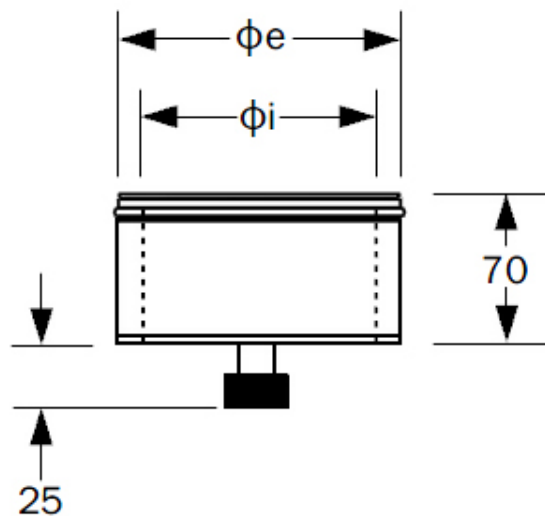

www.chimneychoice.ie

90° T Bend with Cap TWR

Inner Diameter \varnothing_i (mm)	Outer Diameter \varnothing_e (mm)	L(mm)	B (mm)
130	180	280	55
150	200	300	55

All information and images are owned and copyrighted by SHL Distributors Ltd. This PDF is not to be reproduced in any format or stored on any device unless for personal use.

www.chimneychoice.ie

Tee Cap Supplied with 45° & 90° T Bend TWR

Inner Diameter ϕ_i (mm)	Outer Diameter ϕ_e (mm)
130	180
150	200

All information and images are owned and copyrighted by SHL Distributors Ltd. This PDF is not to be reproduced in any format or stored on any device unless for personal use.