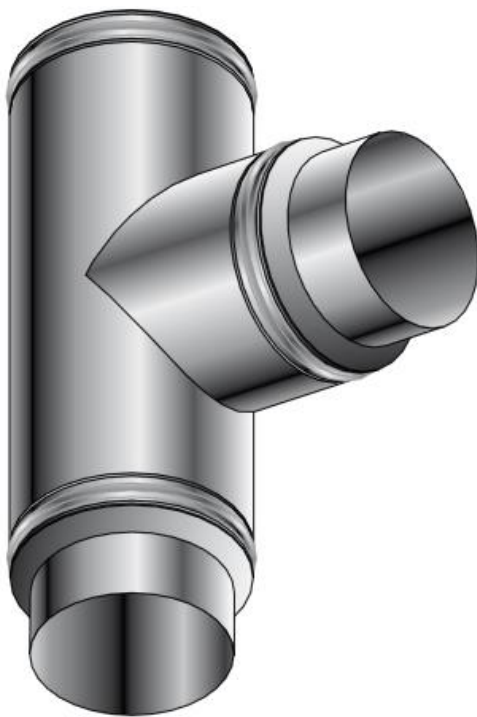

www.chimneychoice.ie

90° T Bend with Cap TWR

Inner Diameter \varnothing_i (mm)	Outer Diameter \varnothing_e (mm)	L(mm)	B (mm)
130	180	280	55
150	200	300	55

All information and images are owned and copyrighted by SHL Distributors Ltd. This PDF is not to be reproduced in any format or stored on any device unless for personal use.

www.chimneychoice.ie

Tee Cap Supplied with 45° & 90° T Bend TWR

Inner Diameter ϕ_i (mm)	Outer Diameter ϕ_e (mm)
130	180
150	200

All information and images are owned and copyrighted by SHL Distributors Ltd. This PDF is not to be reproduced in any format or stored on any device unless for personal use.