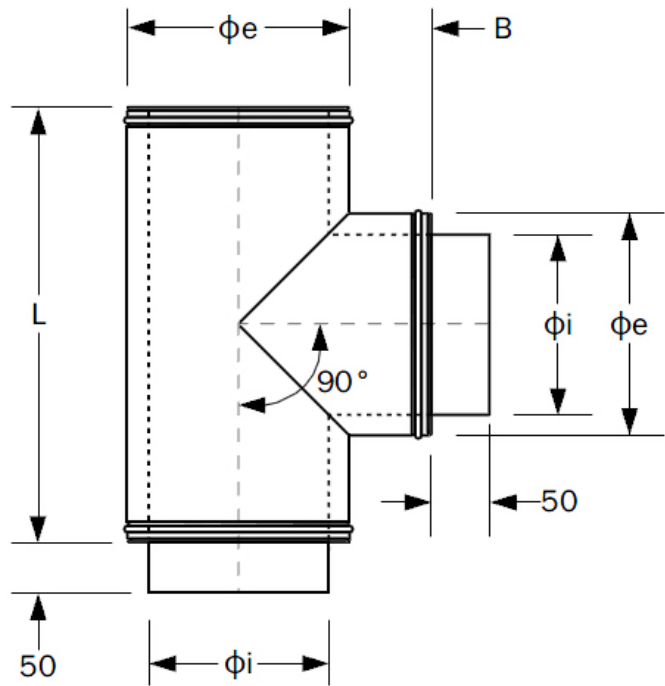

www.chimneychoice.ie

90° T Bend with Cap TWR

Inner Diameter \varnothing_i (mm)	Outer Diameter \varnothing_e (mm)	L(mm)	B (mm)
130	180	280	55
150	200	300	55

All information and images are owned and copyrighted by SHL Distributors Ltd. This PDF is not to be reproduced in any format or stored on any device unless for personal use.

www.chimneychoice.ie

Tee Cap Supplied with 45° & 90° T Bend TWR

Inner Diameter ϕ_i (mm)	Outer Diameter ϕ_e (mm)
130	180
150	200

All information and images are owned and copyrighted by SHL Distributors Ltd. This PDF is not to be reproduced in any format or stored on any device unless for personal use.