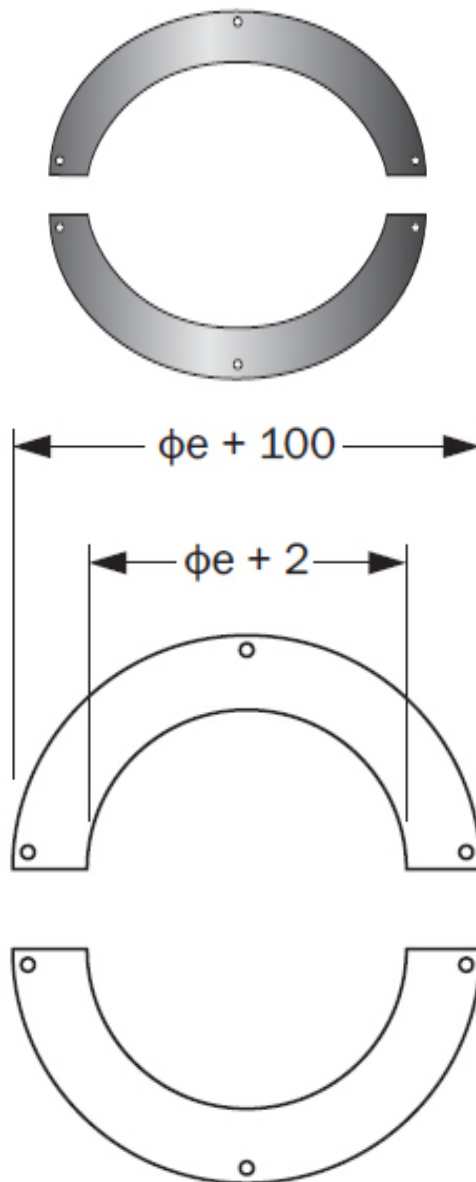

### 90° Rosette TWR

Inner Diameter (mm)	Outer Diameter $\phi_e$ (mm)
130	180
150	200

All information and images are owned and copyrighted by SHL Distributors Ltd. This PDF is not to be reproduced in any format or stored on any device unless for personal use.