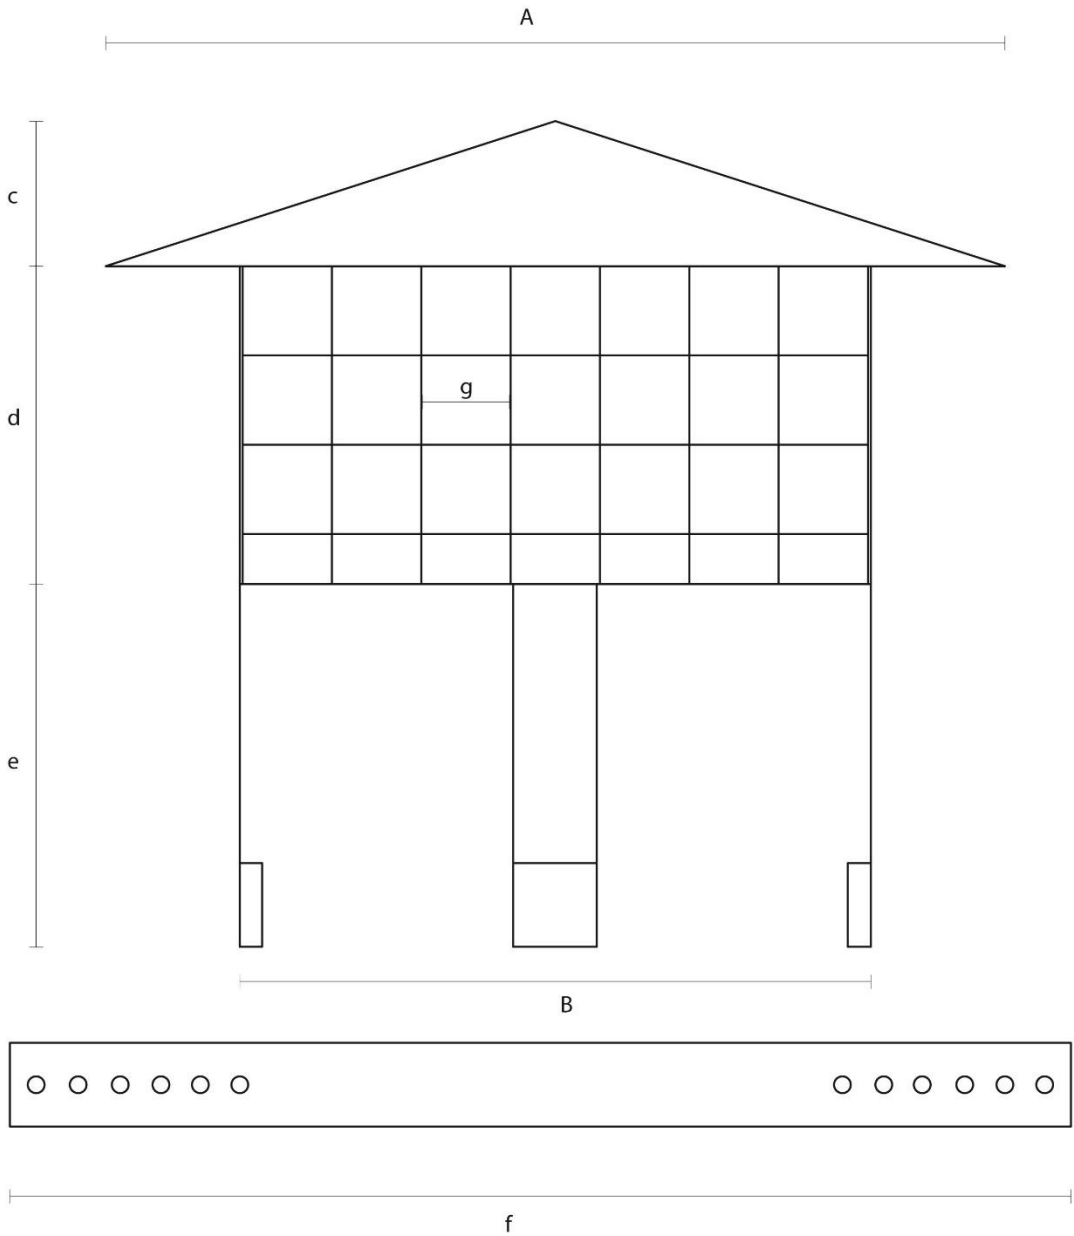

www.chimneychoice.ie

Anti-Bird / Anti Rain Cowl – 8”- 9”, 10.5”

Scale	Description	200mm/230mm Ø	265mm Ø
A	Cap Ø	325	325
B	Mesh Ø	226	265
c	Cap Height	52	52
d	Mesh Height	114	115
e	Leg Length (Qty of 3)	130 (250)	250
f	Strap Length	1000	1000
g	Mesh Gap	27 x 27	27 x 27