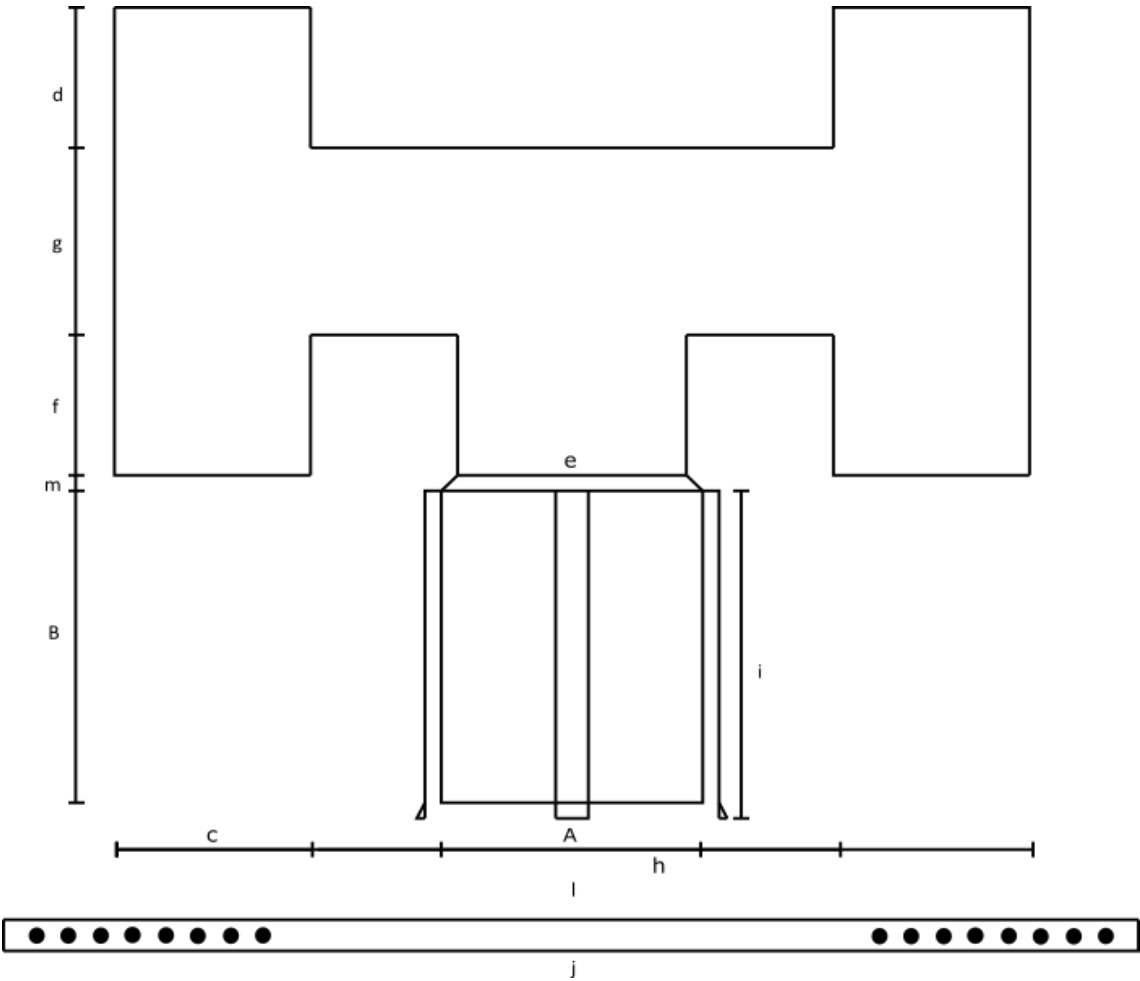

www.chimneychoice.ie

H-cowl

Scale	Description	
A	Base \varnothing	190
B	Base Height	180
c	Vertical Flue \varnothing	150
d	Vertical Flue Height	290
e	Central Flue \varnothing	125
f	Central Flue Height	180
g	Horizontal Flue \varnothing	125
h	Horizontal Flue Length	320
i	Leg Length (Qty of 3)	180
j	Strap Length	1100
k	Overall Height	500
l	Overall Width	620
m	Offset Height	30