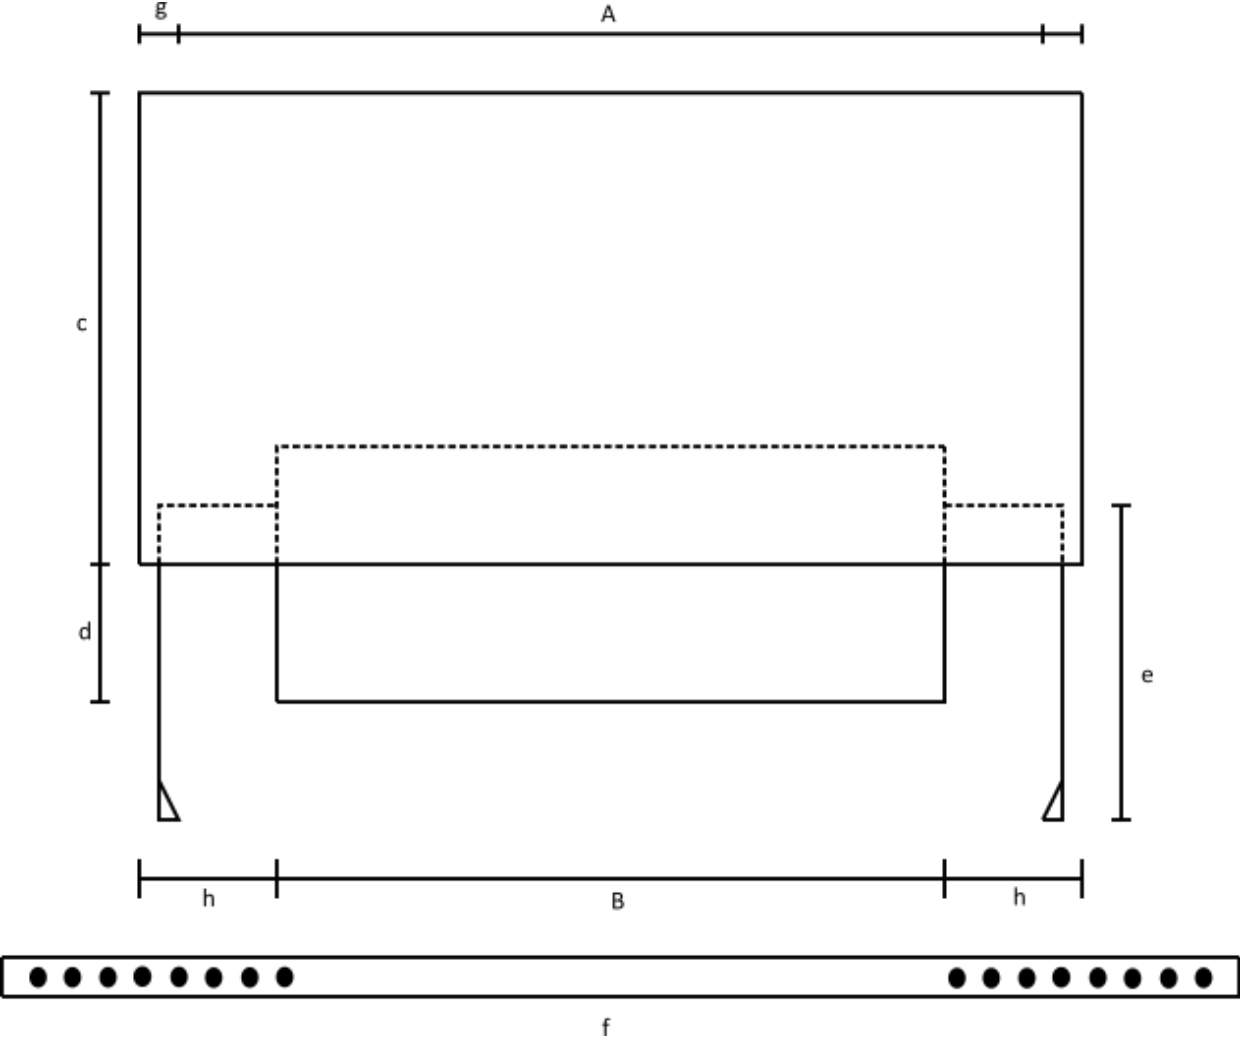

www.chimneychoice.ie

**Modified Static – 8”**

Scale	Description	200mm
A	Cap $\phi$	280
B	Base $\phi$	200
c	Cap Height	150
d	Base Height	100
e	Leg Length (Qty of 3)	100
f	Strap Length	1000
g	Gap	10
h	Edge of Base to Cap $\emptyset$	40