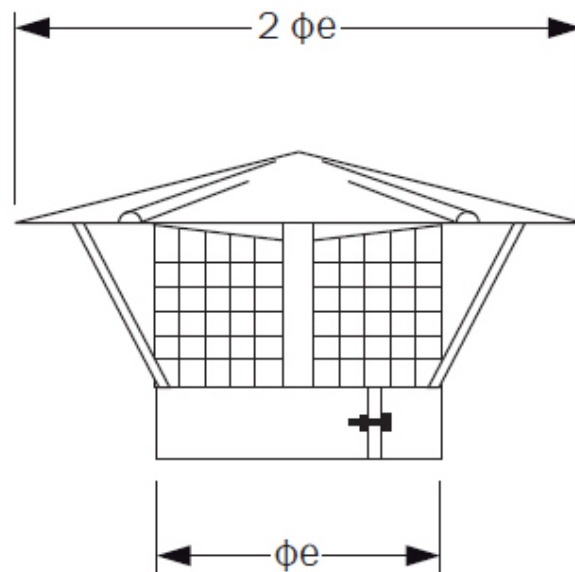

www.chimneychoice.ie

Anti-Bird / Anti Rain Terminal TWR

Inner Diameter (mm)	Outer Diameter ϕ_e (mm)
130	180
150	200

All information and images are owned and copyrighted by SHL Distributors Ltd. This PDF is not to be reproduced in any format or stored on any device unless for personal use.