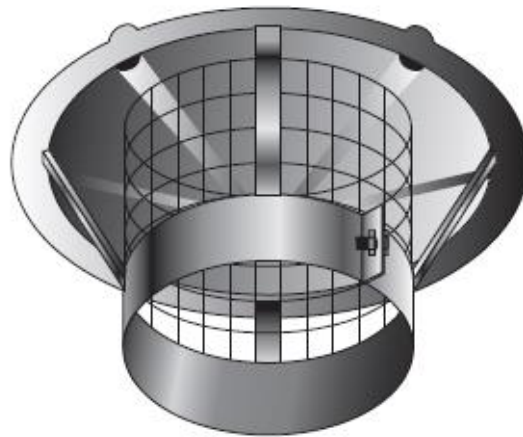

www.chimneychoice.ie

Anti-Bird / Anti Rain Terminal TWR

Inner Diameter (mm)	Outer Diameter ϕ_e (mm)
130	180
150	200

All information and images are owned and copyrighted by SHL Distributors Ltd. This PDF is not to be reproduced in any format or stored on any device unless for personal use.