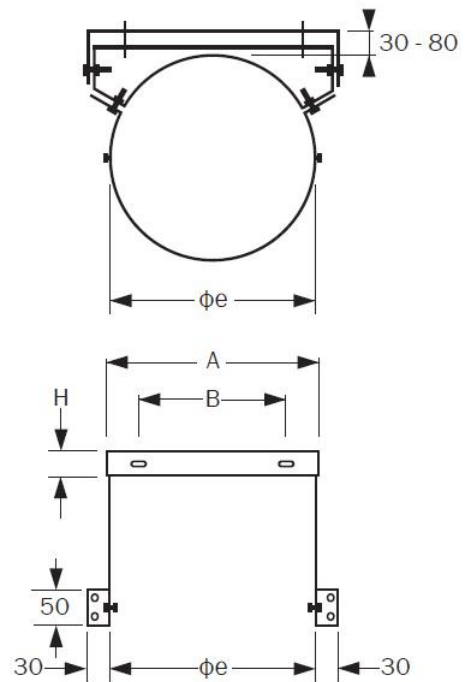

www.chimneychoice.ie

Adjustable Base Wall Support TWR

Inner Diameter (mm)	Outer Diameter ϕ_e (mm)	A (mm)	B (mm)	H (mm)
130	180	190	105	50
150	200	210	120	50

All information and images are owned and copyrighted by SHL Distributors Ltd. This PDF is not to be reproduced in any format or stored on any device unless for personal use.