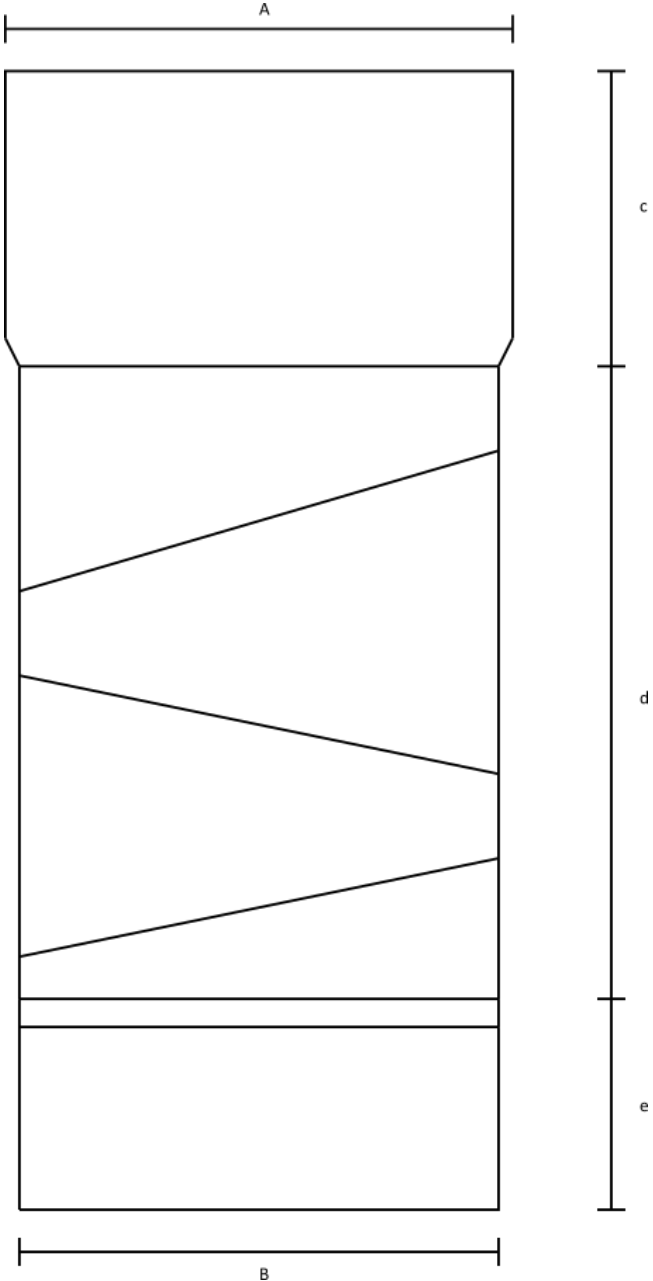

www.chimneychoice.ie

Adjustable Bend 5", 6"

Wall thickness 1mm

Scale	A (Inner \varnothing)	B (Outer \varnothing)	c	d	e
5"	130	122	70	235	75
6"	155	148	70	255	75

All information and images are owned and copyrighted by SHL Distributors Ltd. This PDF is not to be reproduced in any format or stored on any device unless for personal use.