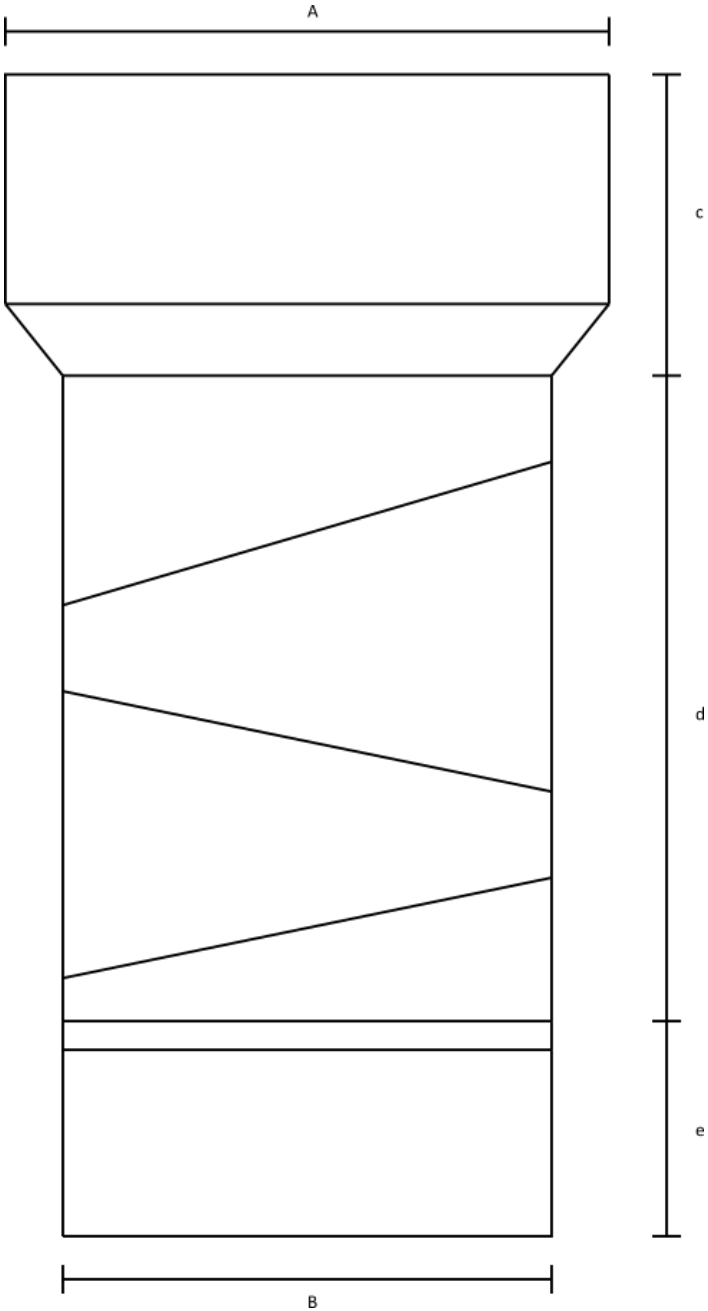

www.chimneychoice.ie

Adjustable Bend 6"- 5"

Wall thickness 1mm

Scale	A (internal \varnothing)	B (External \varnothing)	c	d	e
5" - 6"	155	122	90	240	75

All information and images are owned and copyrighted by SHL Distributors Ltd. This PDF is not to be reproduced in any format or stored on any device unless for personal use.