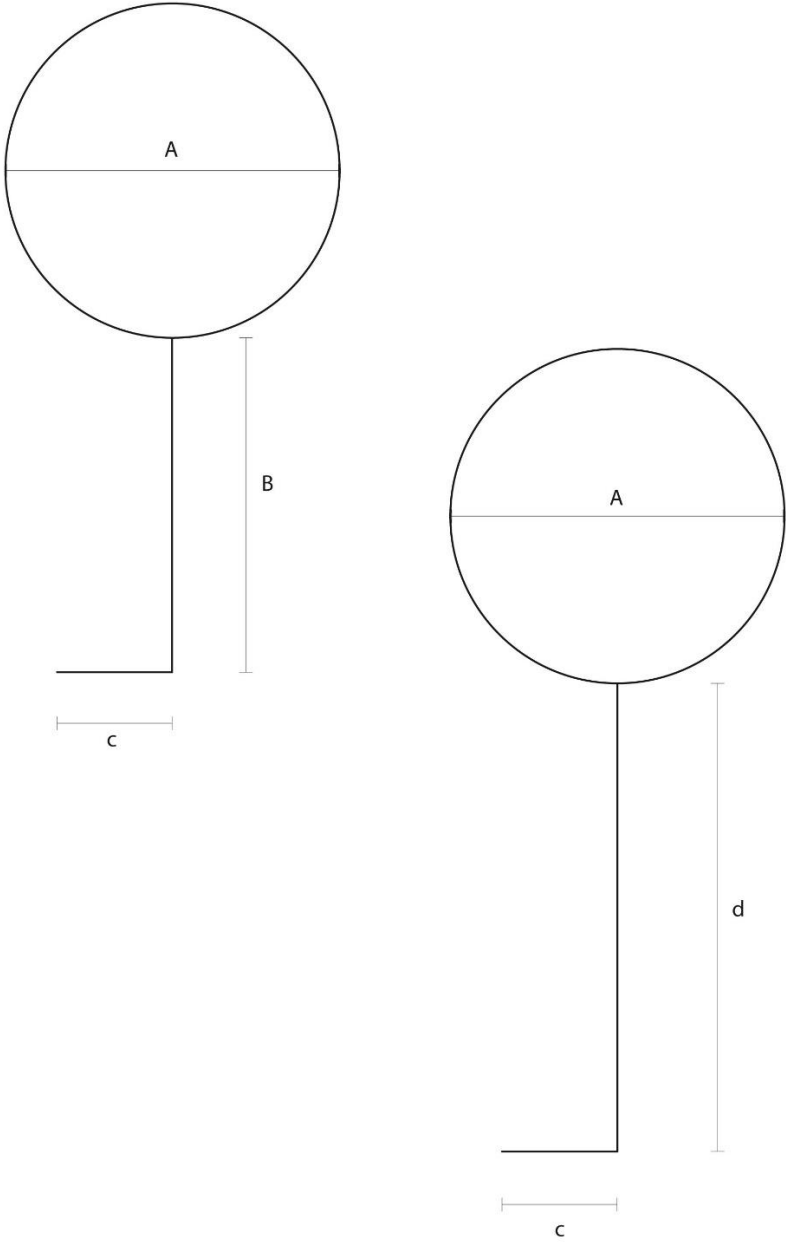

www.chimneychoice.ie

Adjustable Wall Bracket MBE

All measurements in mm

Pipe Diameter	A	B	c	d
125	125	125	43	175
150	150	125	43	175

Overall wall thickness 1.8mm (enamel .6mm + steel wall 1.2mm)

All information and images are owned and copyrighted by SHL Distributors Ltd. This PDF is not to be reproduced in any format or stored on any device unless for personal use.