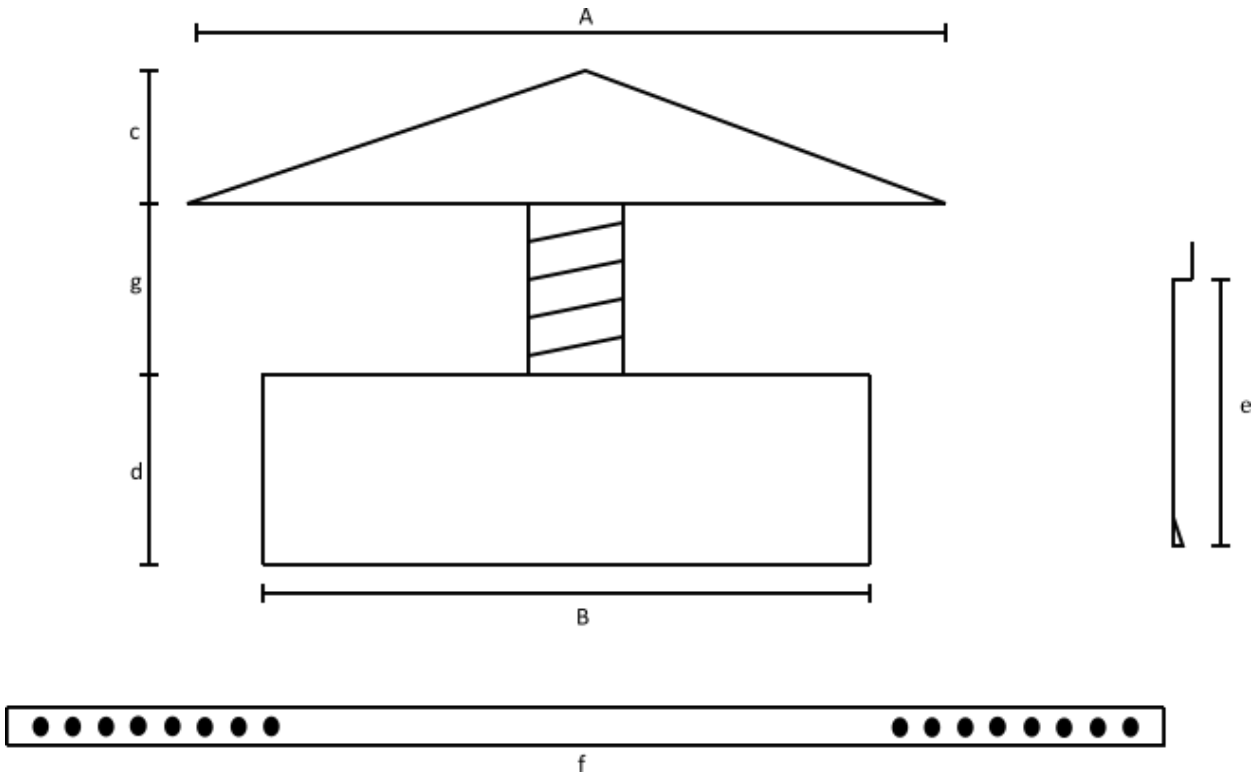

### Chimney Control – 8”

Scale	Description	200mm
A	Cap $\phi$	305
B	Base $\phi$	200
c	Cap Height	52
d	Base Height	90
e	Leg Length (Qty of 3)	100
f	Strap Length	900
g	Opening Height	90
i	Chain Length	10 meters