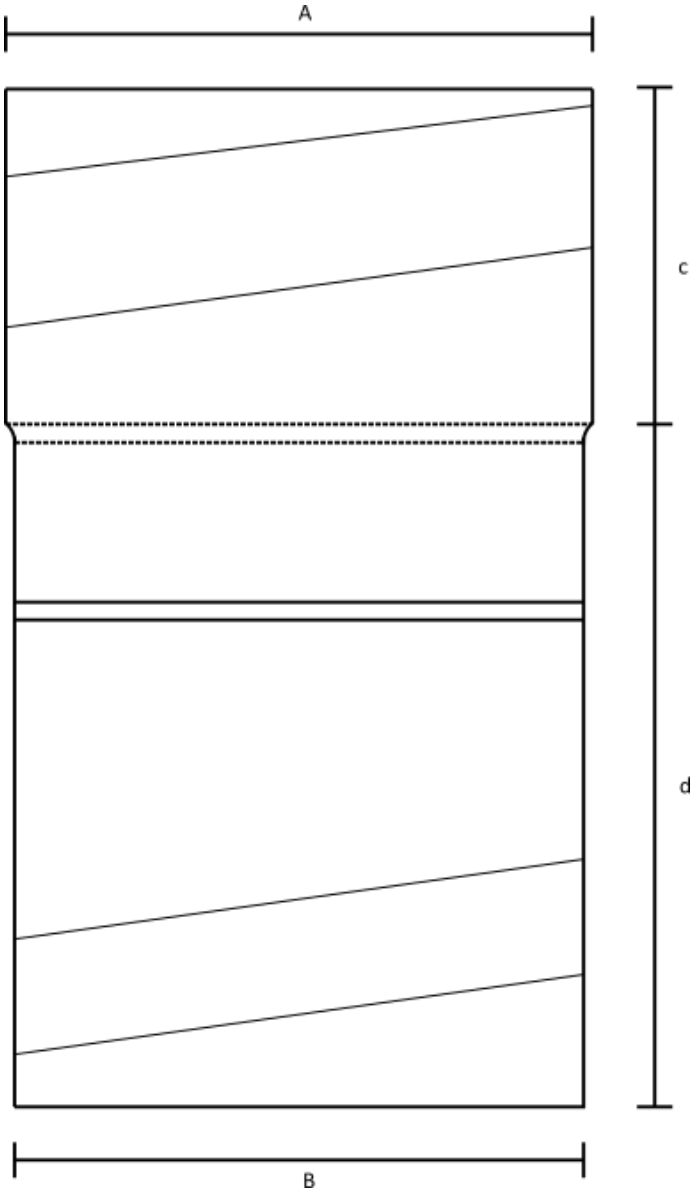

www.chimneychoice.ie

Twin Wall Flexible Screw-Fit Connector 5", 6", 7", 8" (Flexi/Flexi)

Wall thickness 1mm

Scale	A	B	c	d
5"	132	123	135	65
6"	157	148	135	65
7"	187	178	135	65
8"	209	200	135	65

All information and images are owned and copyrighted by SHL Distributors Ltd. This PDF is not to be reproduced in any format or stored on any device unless for personal use.