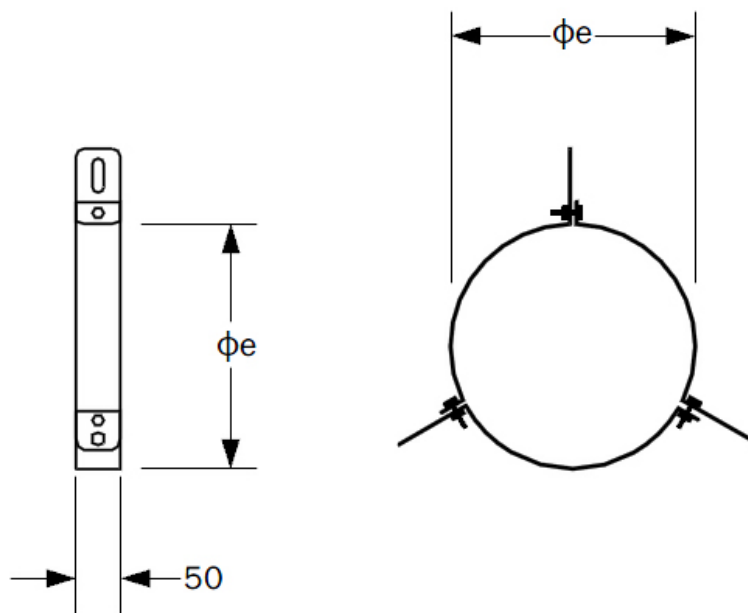

www.chimneychoice.ie

Guy Wire Bracket TWR

Inner Diameter (mm)	Outer Diameter ϕ_e (mm)
130	180
150	200

All information and images are owned and copyrighted by SHL Distributors Ltd. This PDF is not to be reproduced in any format or stored on any device unless for personal use.