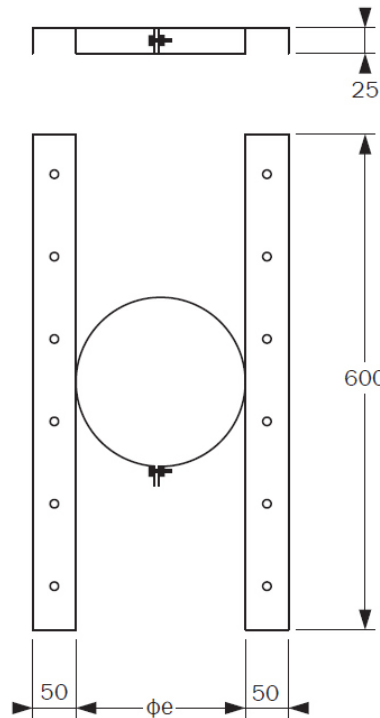

www.chimneychoice.ie

Joist Support TWR

Inner Diameter ϕ_i (mm)	Outer Diameter ϕ_e (mm)
130	180
150	200

All information and images are owned and copyrighted by SHL Distributors Ltd. This PDF is not to be reproduced in any format or stored on any device unless for personal use.