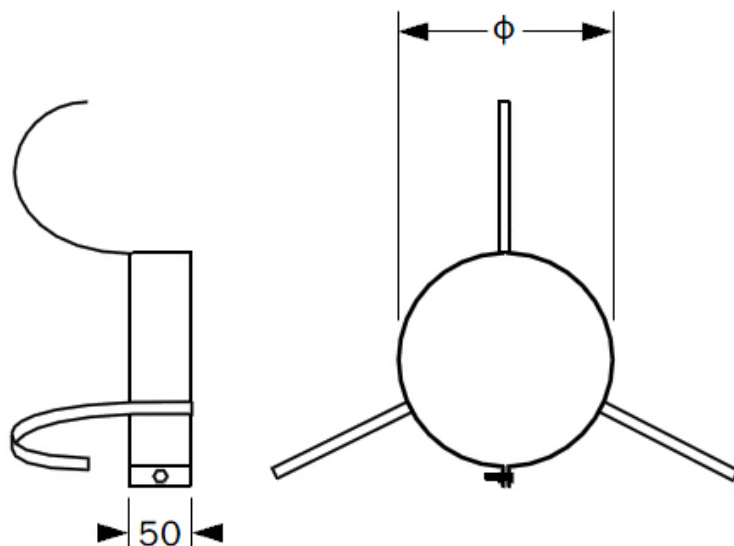

### Locating Bracket TWR

Inner Diameter $\phi$ (mm)
130
150

All information and images are owned and copyrighted by SHL Distributors Ltd. This PDF is not to be reproduced in any format or stored on any device unless for personal use.