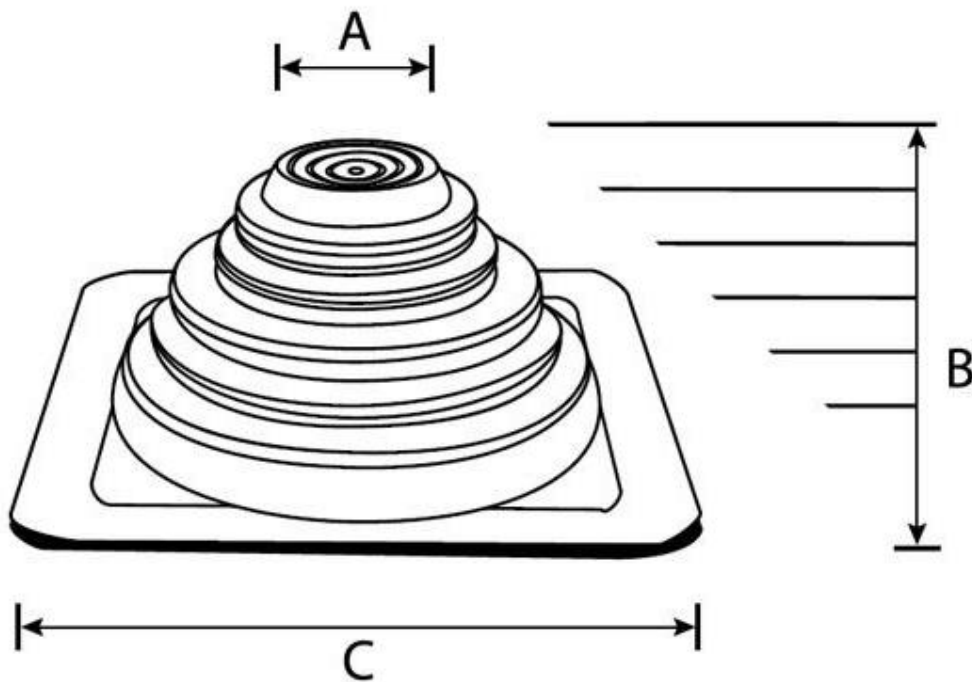

www.chimneychoice.ie

Metal Roof Flashing Unit EPDM/Silicone

Pipe Size (mm)	A (mm)	B (mm)	C (mm)
101-209	89	101-209	280

All information and images are owned and copyrighted by SHL Distributors Ltd. This PDF is not to be reproduced in any format or stored on any device unless for personal use.