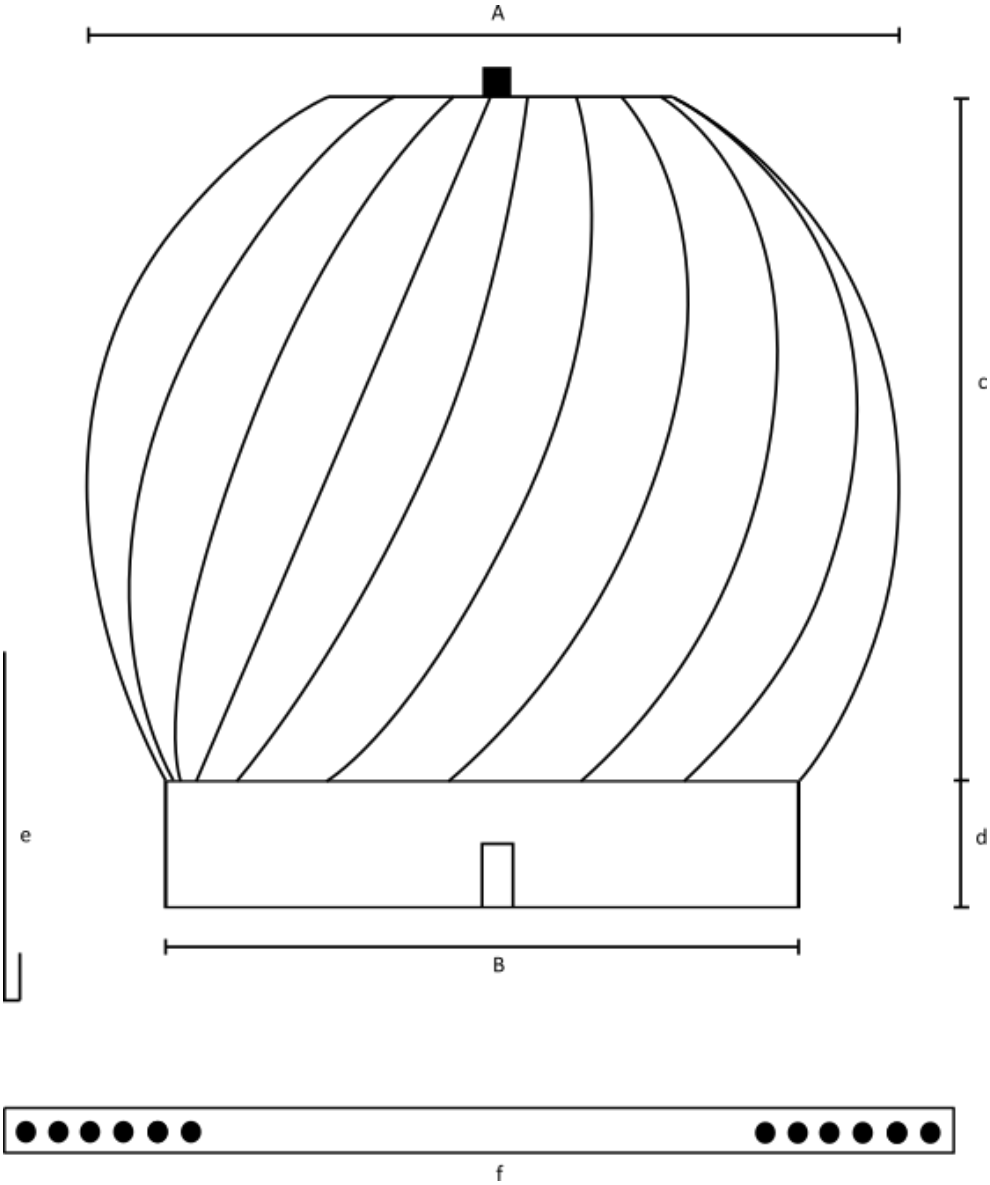

www.chimneychoice.ie

New Spinner

Scale	Description	230mm
A	Cap \varnothing	280
B	Base \varnothing	230
c	Cap Height	230
d	Base Height	70
e	Leg Length (Qty of 3)	160
f	Strap Length	1100

All information and images are owned and copyrighted by SHL Distributors Ltd. This PDF is not to be reproduced in any format or stored on any device unless for personal use.