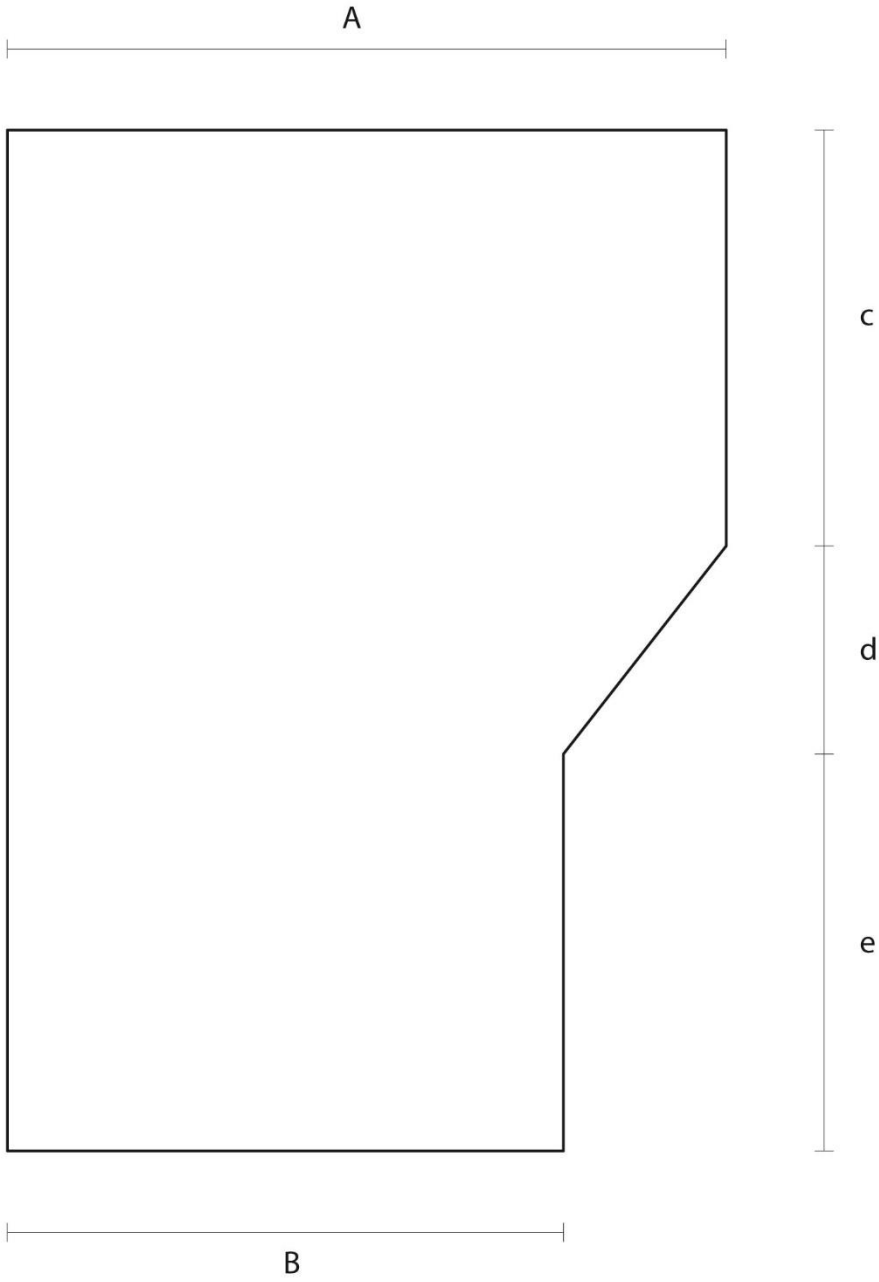

### Offset Gradual Reducer

Wall thickness 1mm

Scale	A	B	c	d	e
8" - 6"	190	147	110	55	105
8" - 5"	190	122	110	55	105

All information and images are owned and copyrighted by SHL Distributors Ltd. This PDF is not to be reproduced in any format or stored on any device unless for personal use.