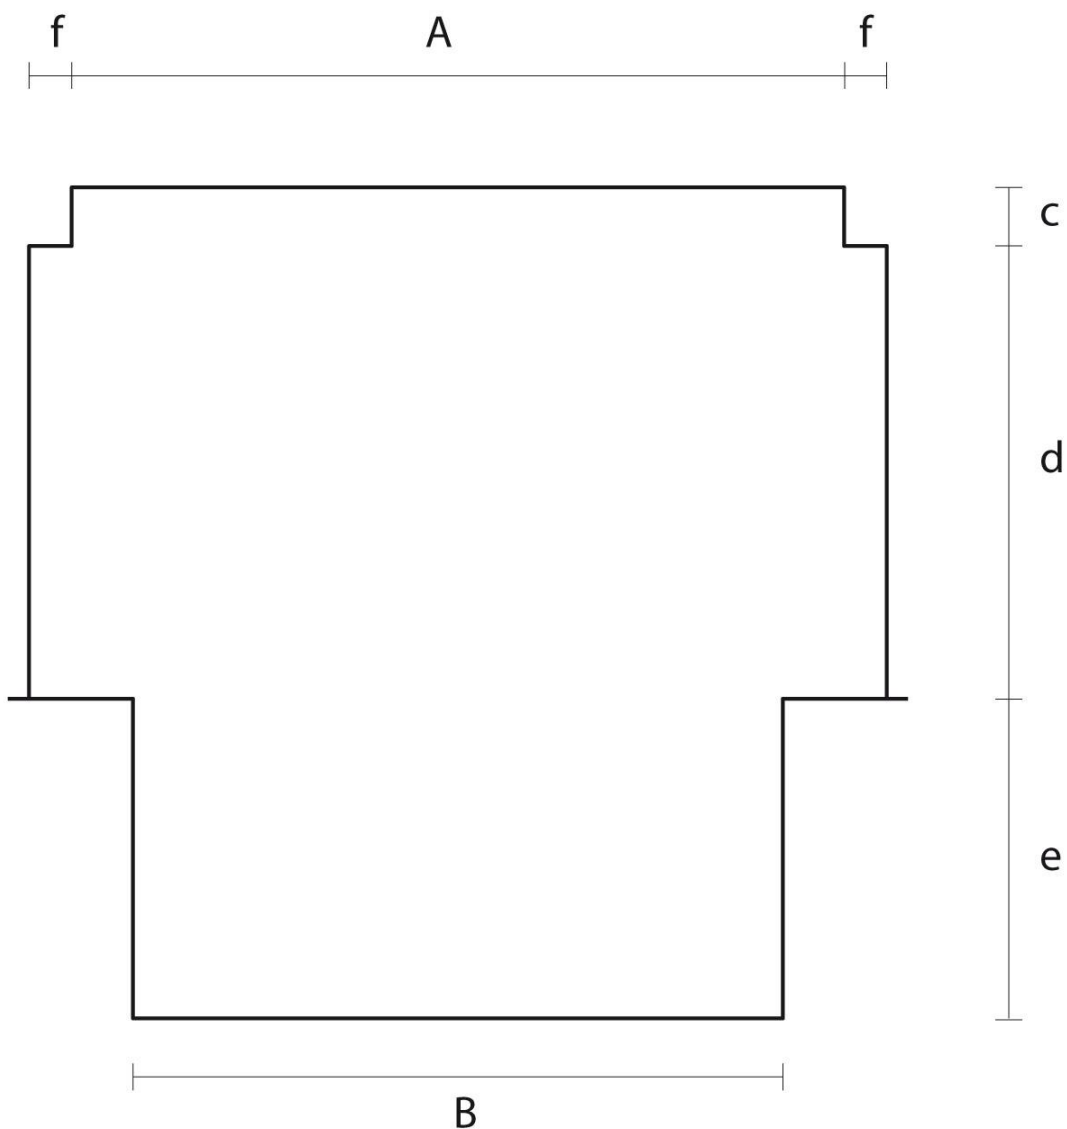

www.chimneychoice.ie

Special Manchette/Start Off Adapter 6" - 5"

Wall thickness 1mm

Scale	A	B	c	d	e	f
6" - 5"	145	122	11	85	60	8

All information and images are owned and copyrighted by SHL Distributors Ltd. This PDF is not to be reproduced in any format or stored on any device unless for personal use.