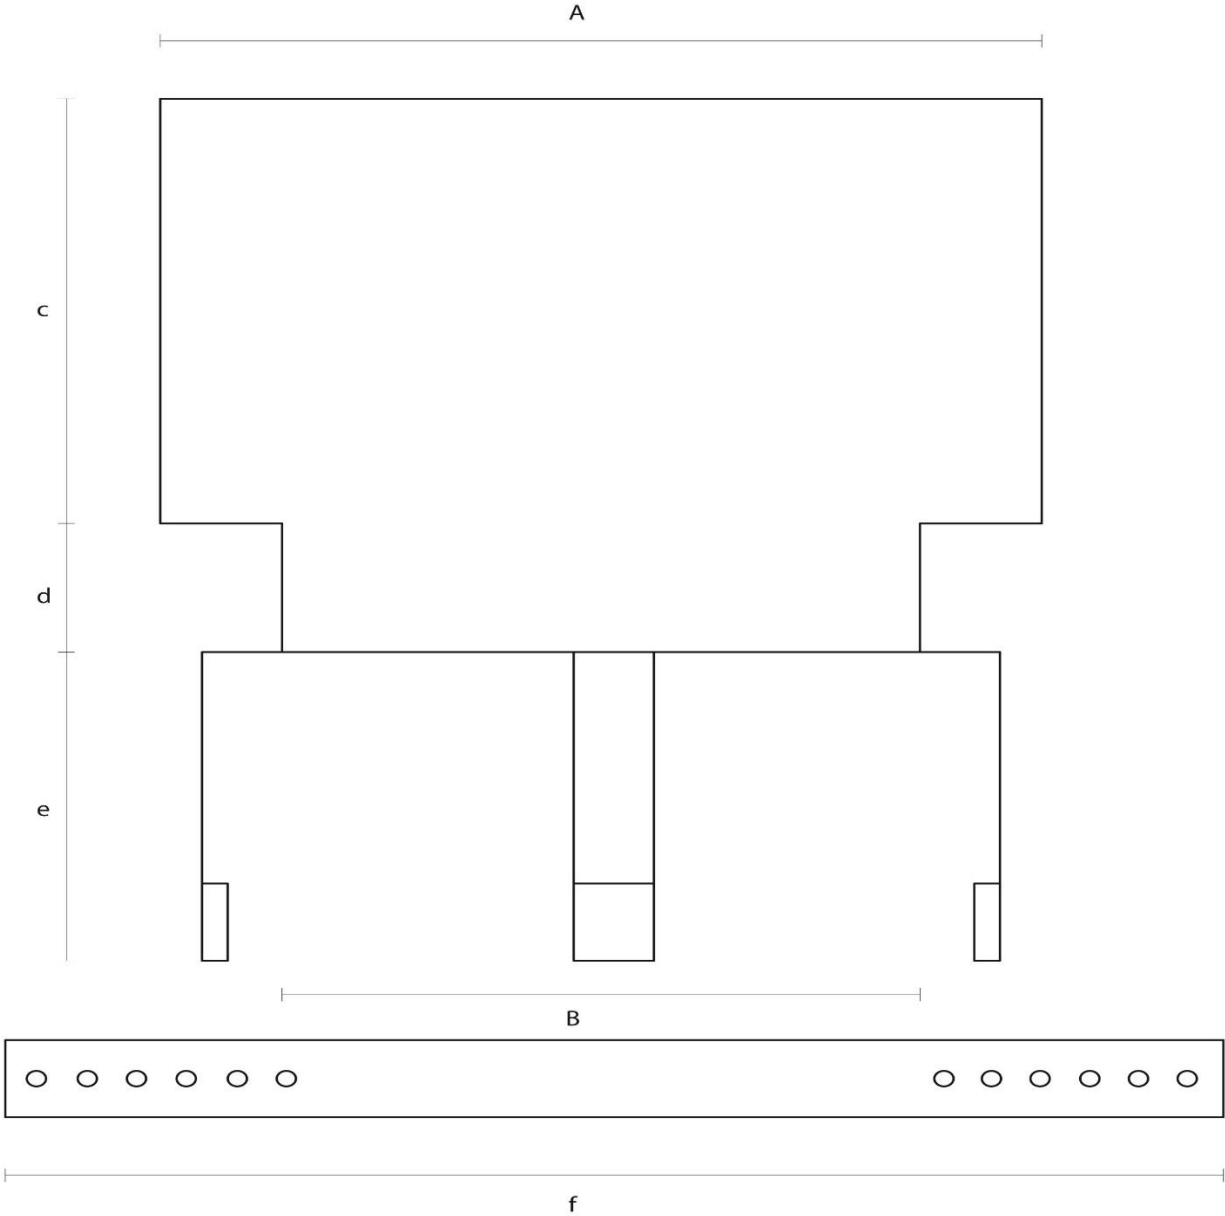

### Static Anti Down Draught Cowl - 8"

Scale	Description	200mm Ø
A	Cap Ø	275
B	Base Ø	199
c	Cap Height	165
d	Base Height	50
e	Leg Length (Qty of 3)	120 (235)
f	Strap Length	1000

All information and images are owned and copyrighted by SHL Distributors Ltd. This PDF is not to be reproduced in any format or stored on any device unless for personal use.