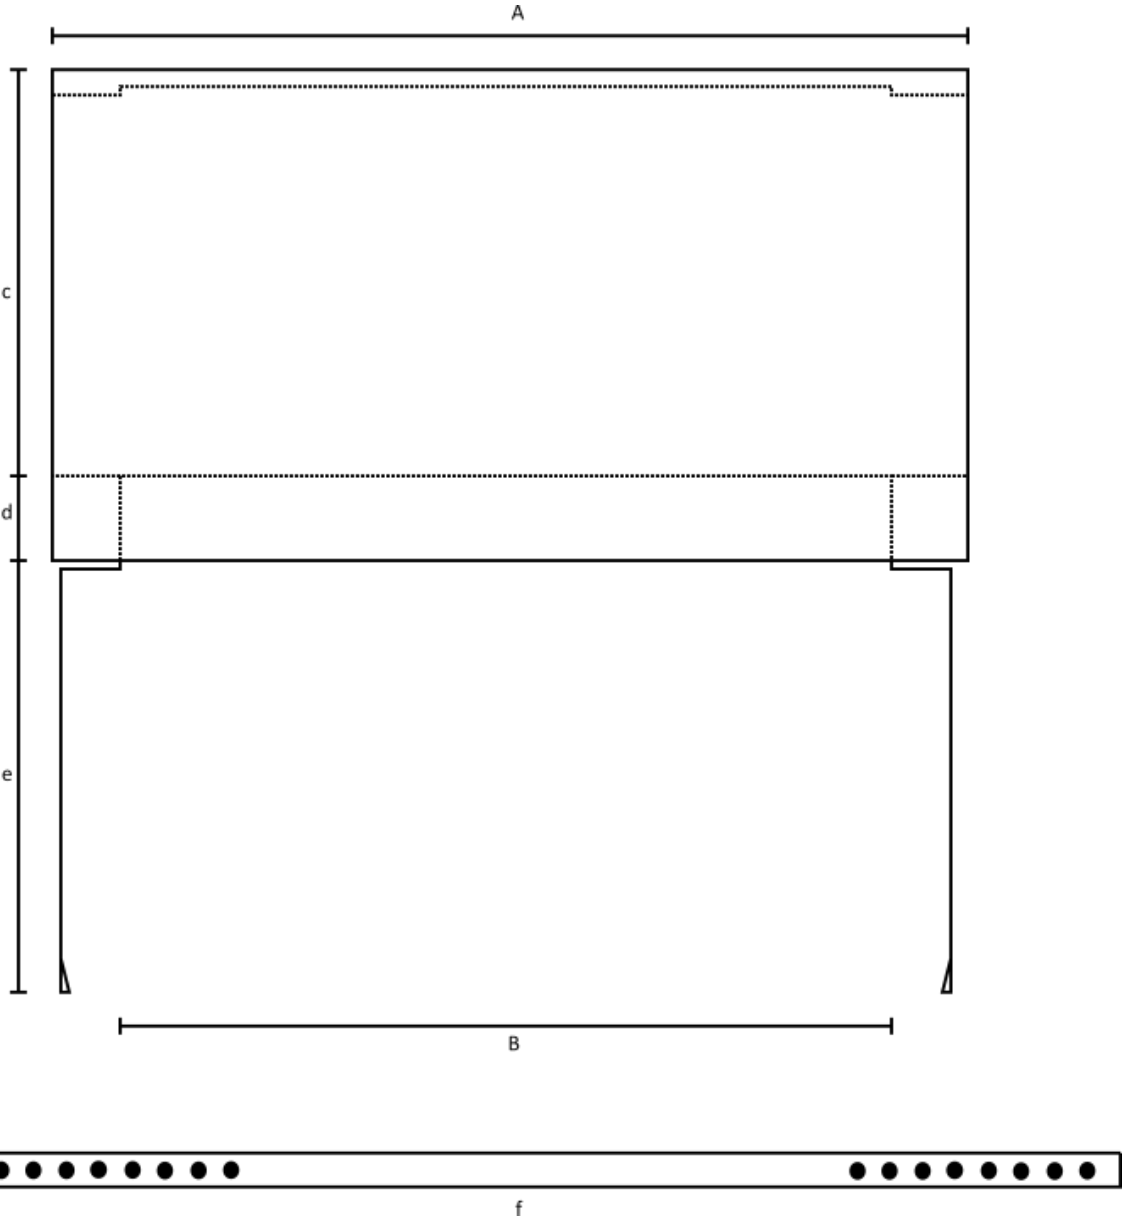

### Static Anti down Drought Cowl - 9"

Scale	Description	230mm Ø
A	Cap Ø	305
B	Base Ø	230
c	Cap Height	150
d	Base Height	50
e	Leg Length (Qty of 3)	200
f	Strap Length	1000

All information and images are owned and copyrighted by SHL Distributors Ltd. This PDF is not to be reproduced in any format or stored on any device unless for personal use.