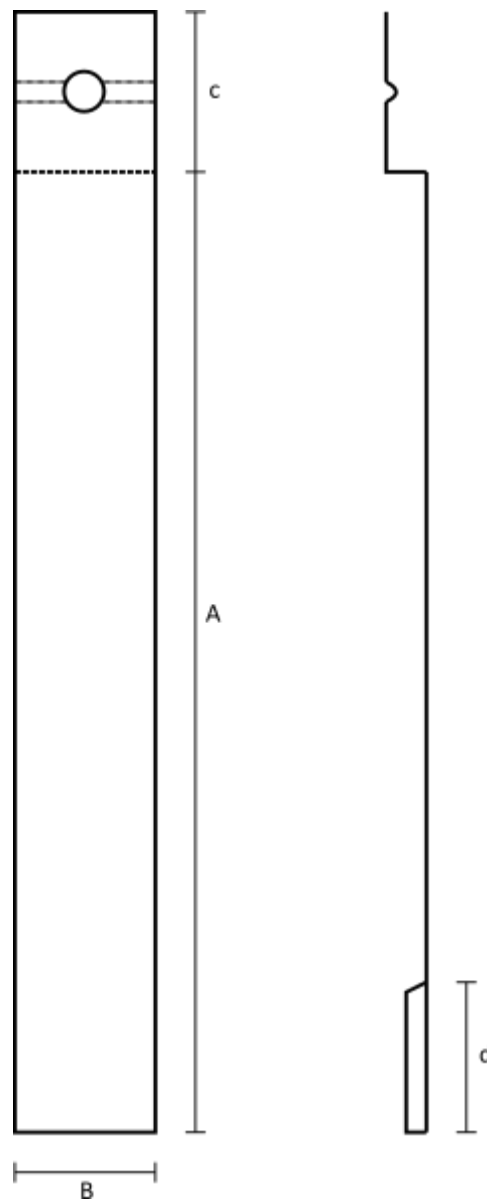

### Static Cowl Extra Long Legs

A (mm)	B (mm)	c (mm)	d (mm)
235	28	35	38

All information and images are owned and copyrighted by SHL Distributors Ltd. This PDF is not to be reproduced in any format or stored on any device unless for personal use.