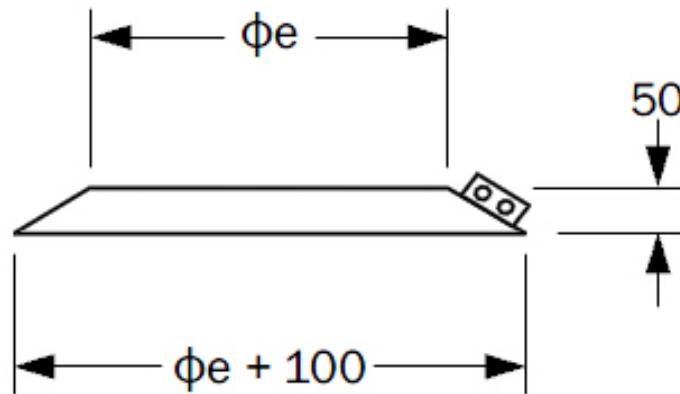

www.chimneychoice.ie

Storm Collar TWR

Inner Diameter (mm)	Outer Diameter ϕ_e (mm)
130	180
150	200

All information and images are owned and copyrighted by SHL Distributors Ltd. This PDF is not to be reproduced in any format or stored on any device unless for personal use.