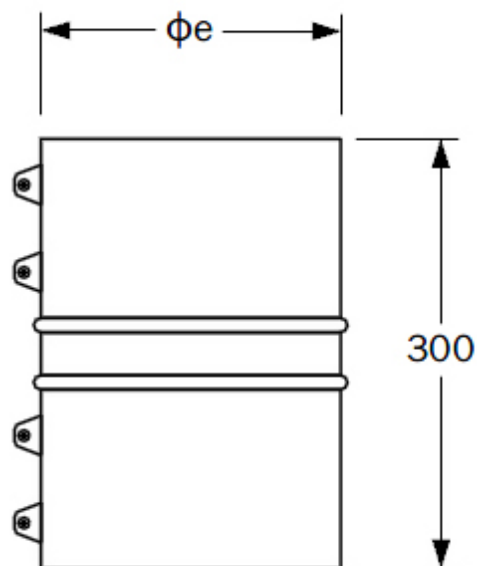

www.chimneychoice.ie

Structural Locking Band TWR

| Inner Diameter (mm) | Outer Diameter ϕ_e (mm) |
|---------------------|------------------------------|
| 130 | 180 |
| 150 | 200 |

All information and images are owned and copyrighted by SHL Distributors Ltd. This PDF is not to be reproduced in any format or stored on any device unless for personal use.