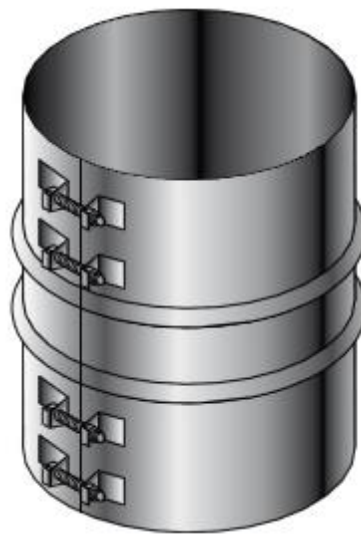

www.chimneychoice.ie

Structural Locking Band TWR

| Inner Diameter (mm) | Outer Diameter ϕ_e (mm) |
|---------------------|------------------------------|
| 130 | 180 |
| 150 | 200 |

All information and images are owned and copyrighted by SHL Distributors Ltd. This PDF is not to be reproduced in any format or stored on any device unless for personal use.