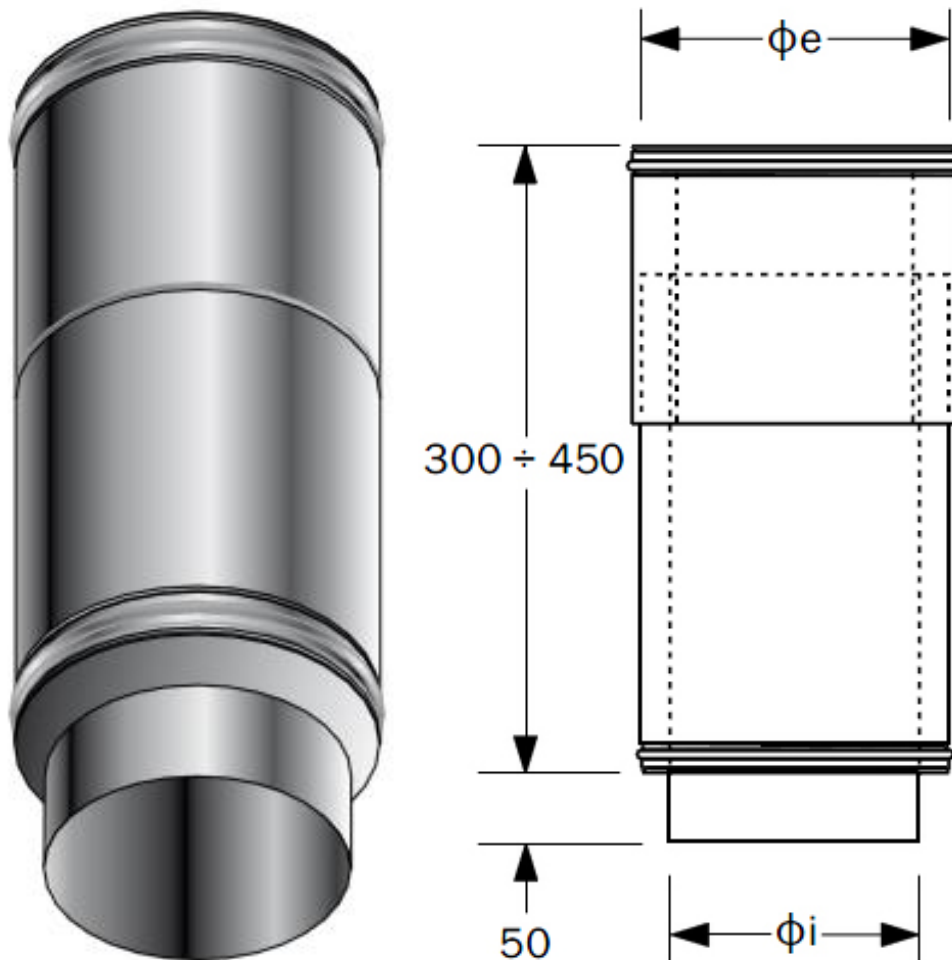

www.chimneychoice.ie

450mm Telescopic TWR

Inner Diameter ϕ_i (mm)	Outer Diameter ϕ_e (mm)
130	180
150	200

All information and images are owned and copyrighted by SHL Distributors Ltd. This PDF is not to be reproduced in any format or stored on any device unless for personal use.